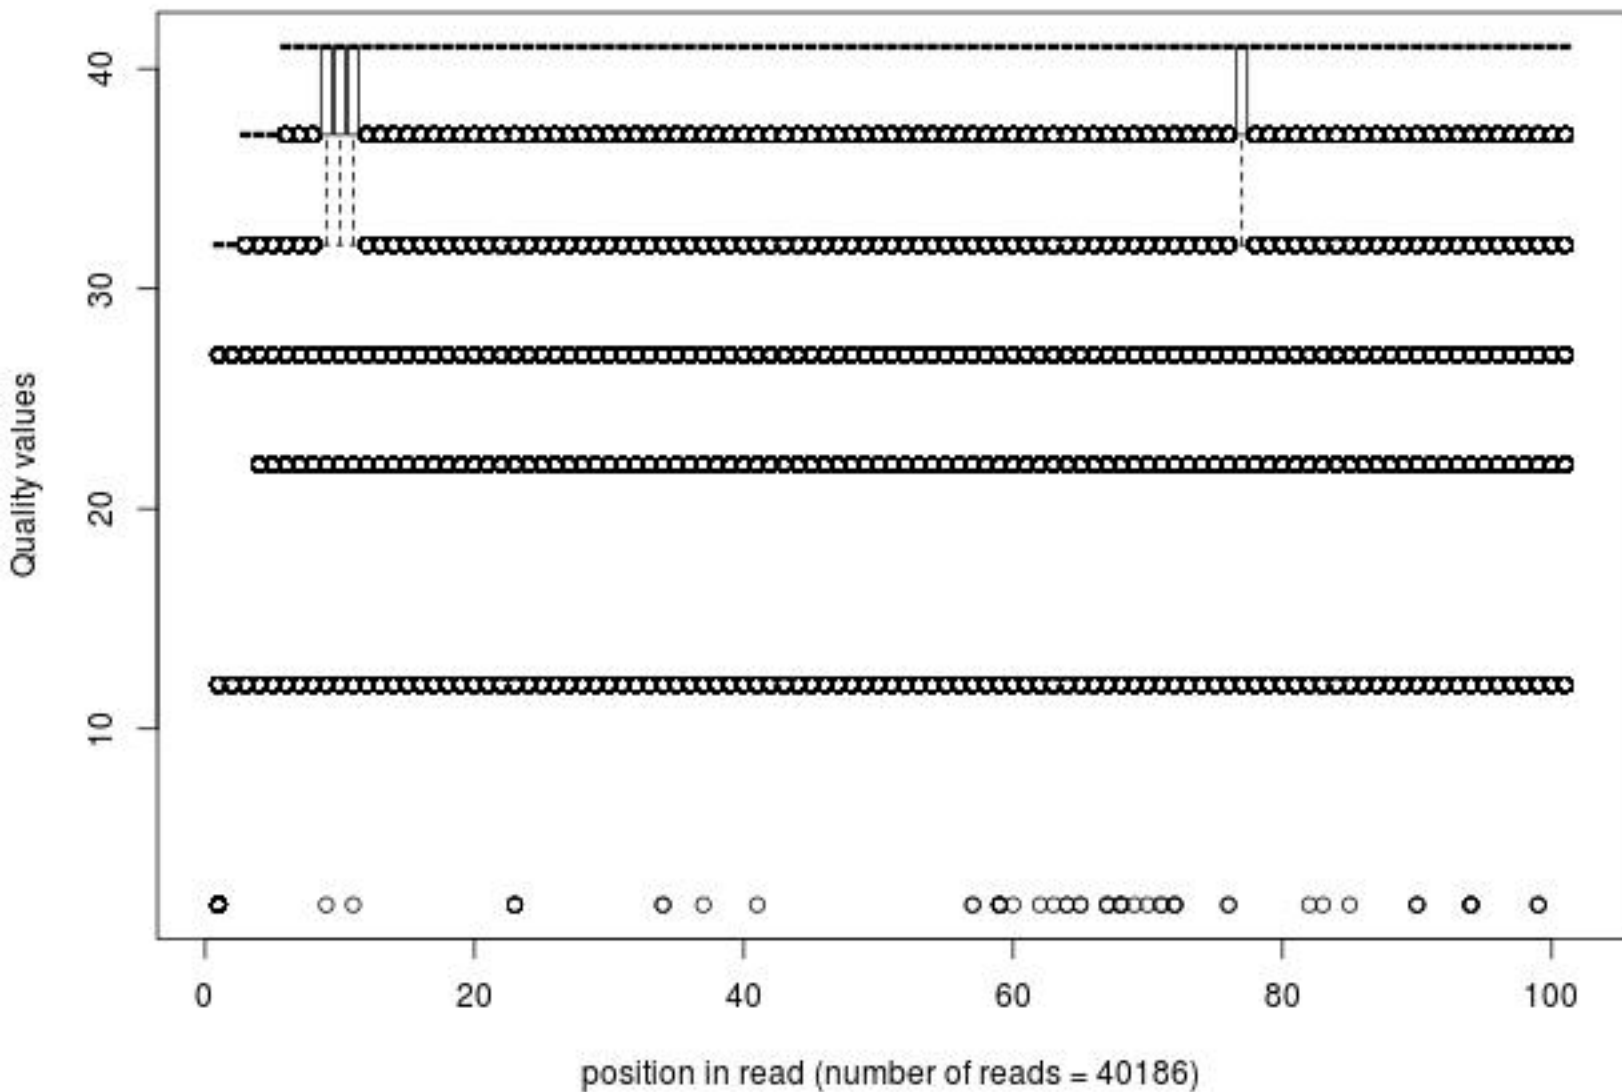

Quality distribution by position in read
oips_prime_jf080_01of10_2_frac100

Quality distribution by position in read
oips_prime_jf080_01of10_1_frac100