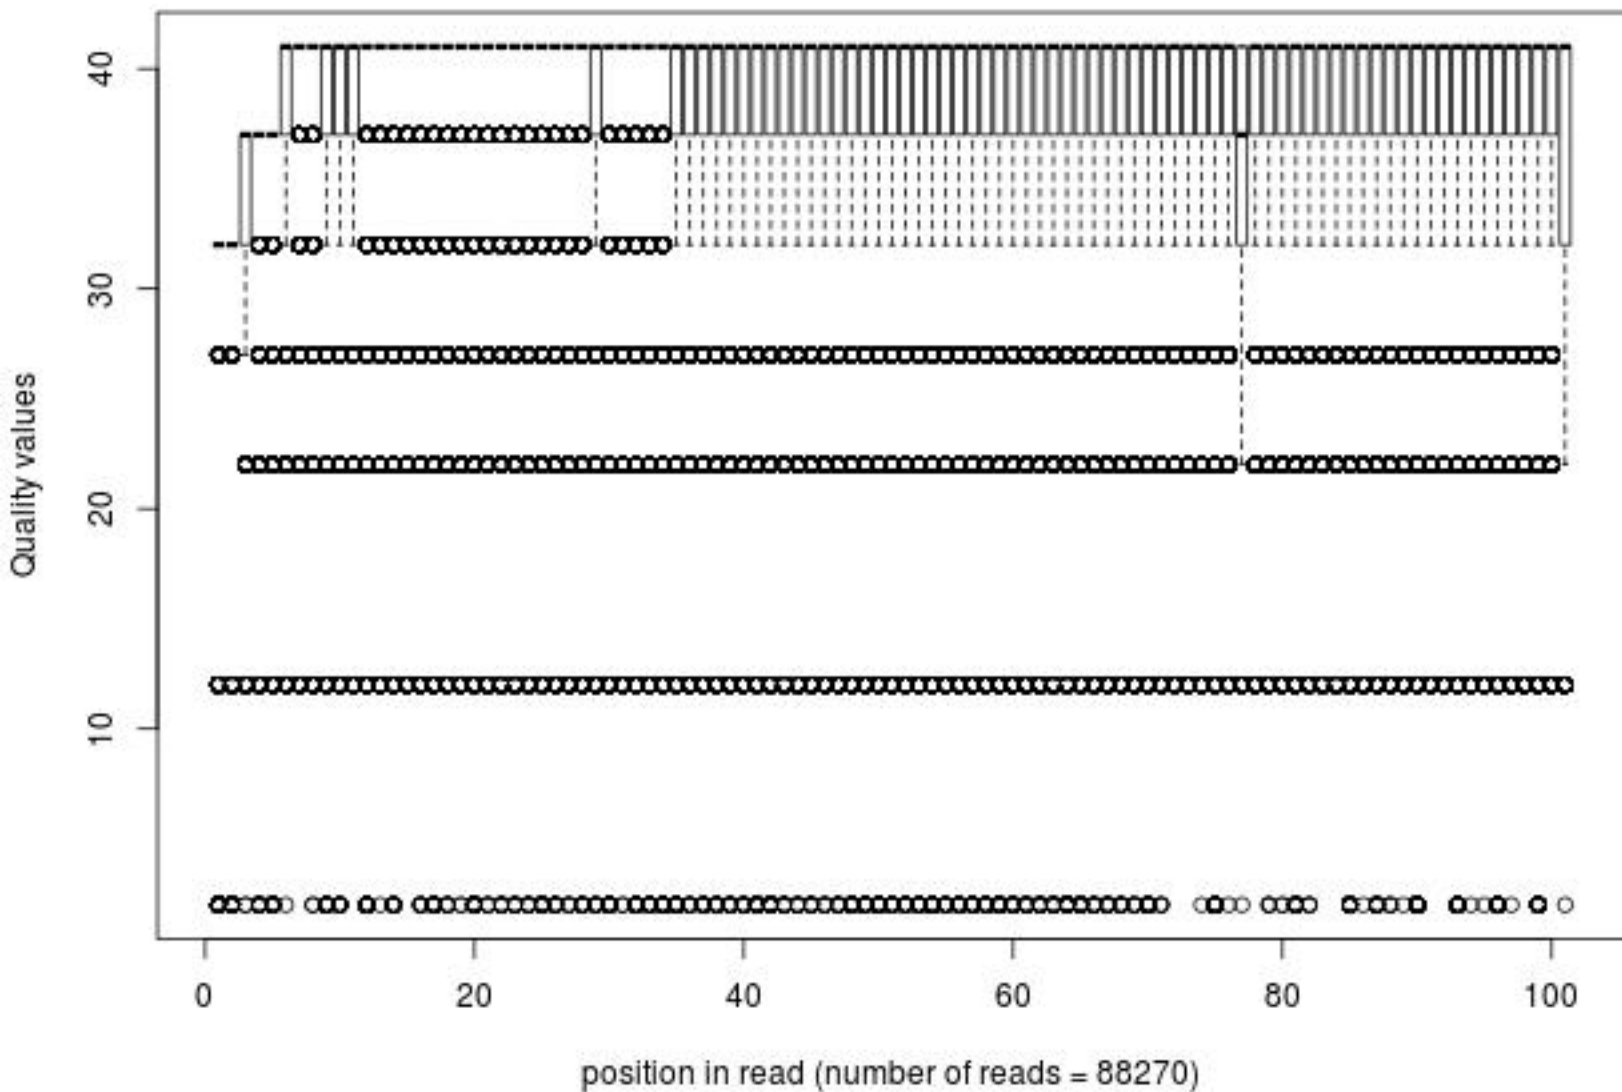

Quality distribution by position in read  
oips\_naive\_jf082\_01of10\_1\_frac100

Quality distribution by position in read  
oips\_naive\_jf082\_01of10\_2\_frac100

Quality distribution by position in read  
oips\_naive\_jf083\_01of10\_1\_frac100

Quality distribution by position in read  
oips\_naive\_jf083\_01of10\_2\_frac100

Quality distribution by position in read  
oips\_prime\_jf080\_01of10\_1\_frac100

Quality distribution by position in read  
oips\_prime\_jf080\_01of10\_2\_frac100