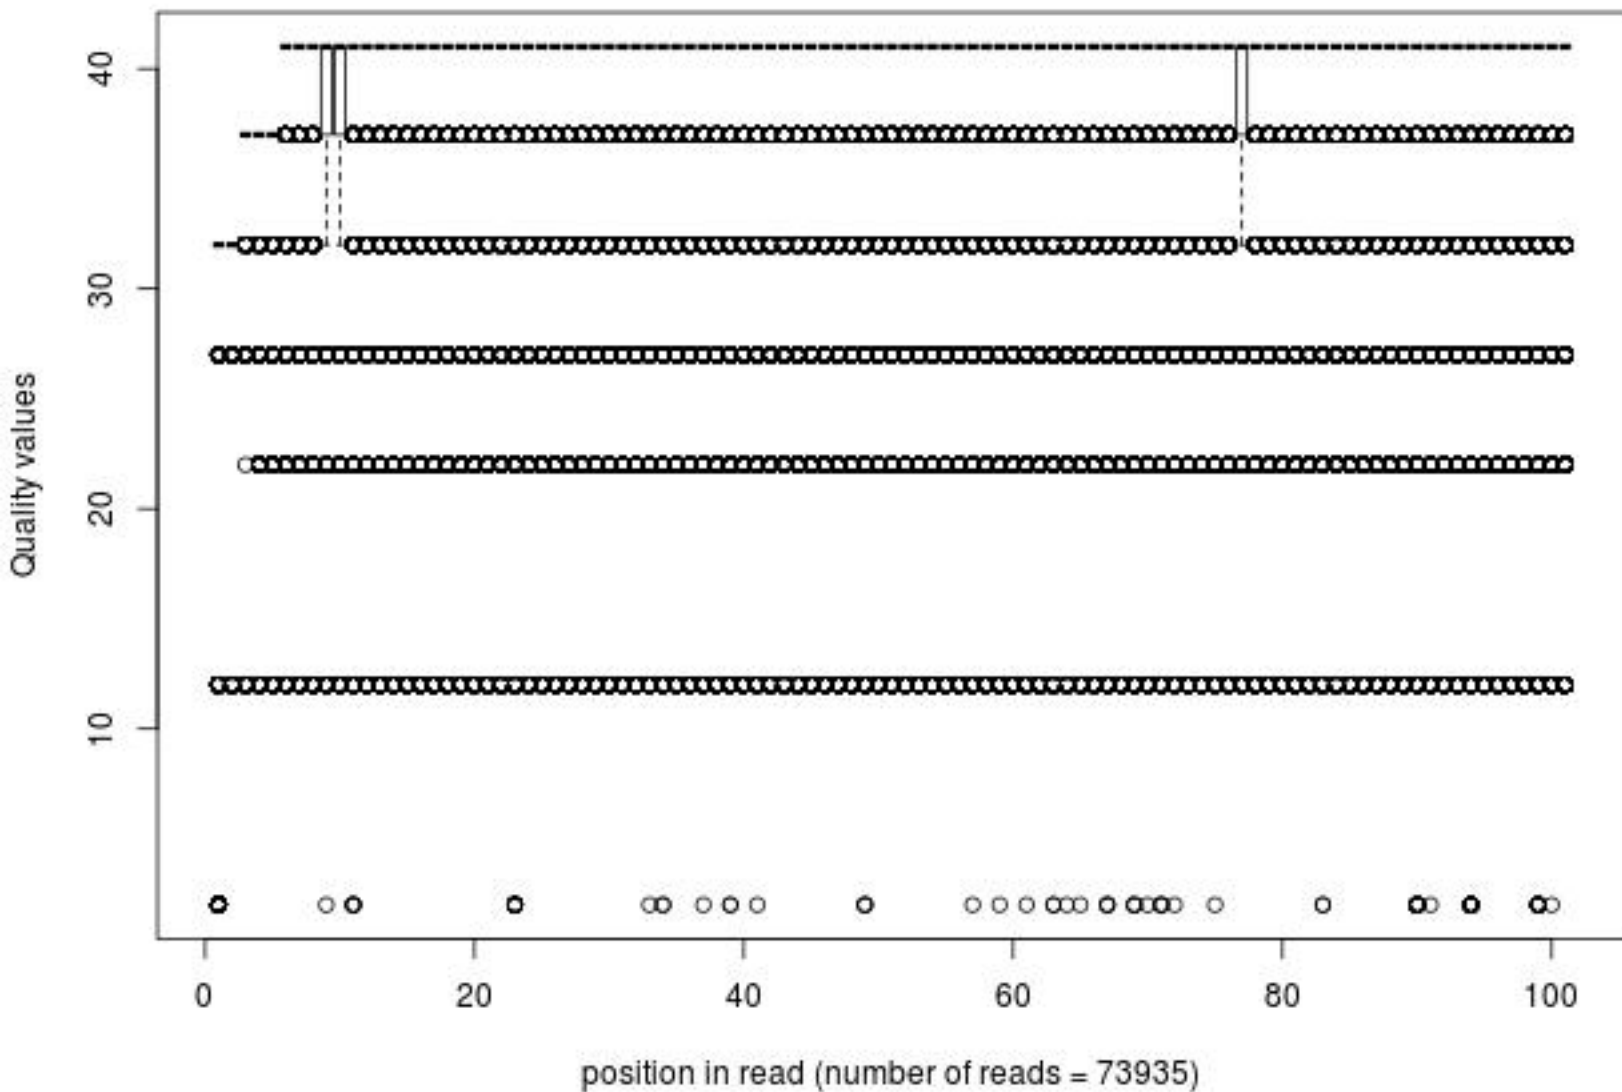

Quality distribution by position in read  
oips\_naive\_jf082\_01of10\_1\_frac100

Quality distribution by position in read  
oips\_naive\_jf082\_01of10\_2\_frac100

Quality distribution by position in read  
oips\_naive\_jf083\_01of10\_1\_frac100