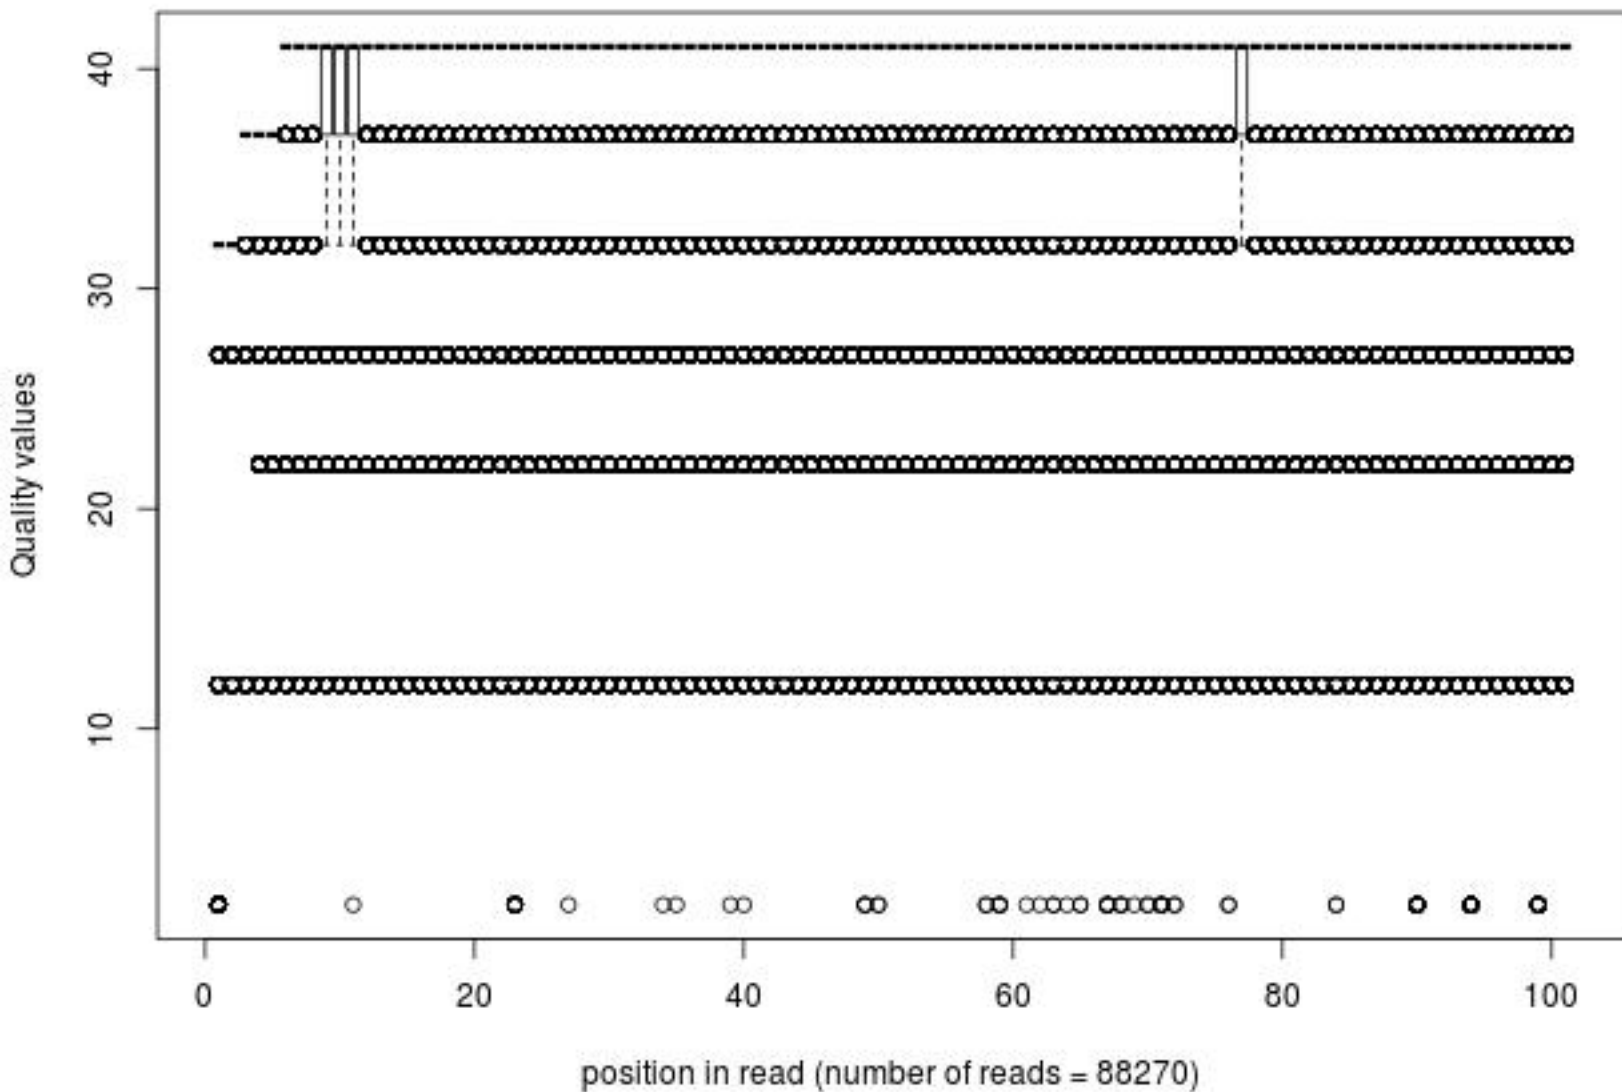

Quality distribution by position in read  
oips\_naive\_jf082\_01of10\_1\_frac100

Quality distribution by position in read  
oips\_naive\_jf082\_01of10\_2\_frac100

Quality distribution by position in read  
oips\_naive\_jf083\_01of10\_1\_frac100