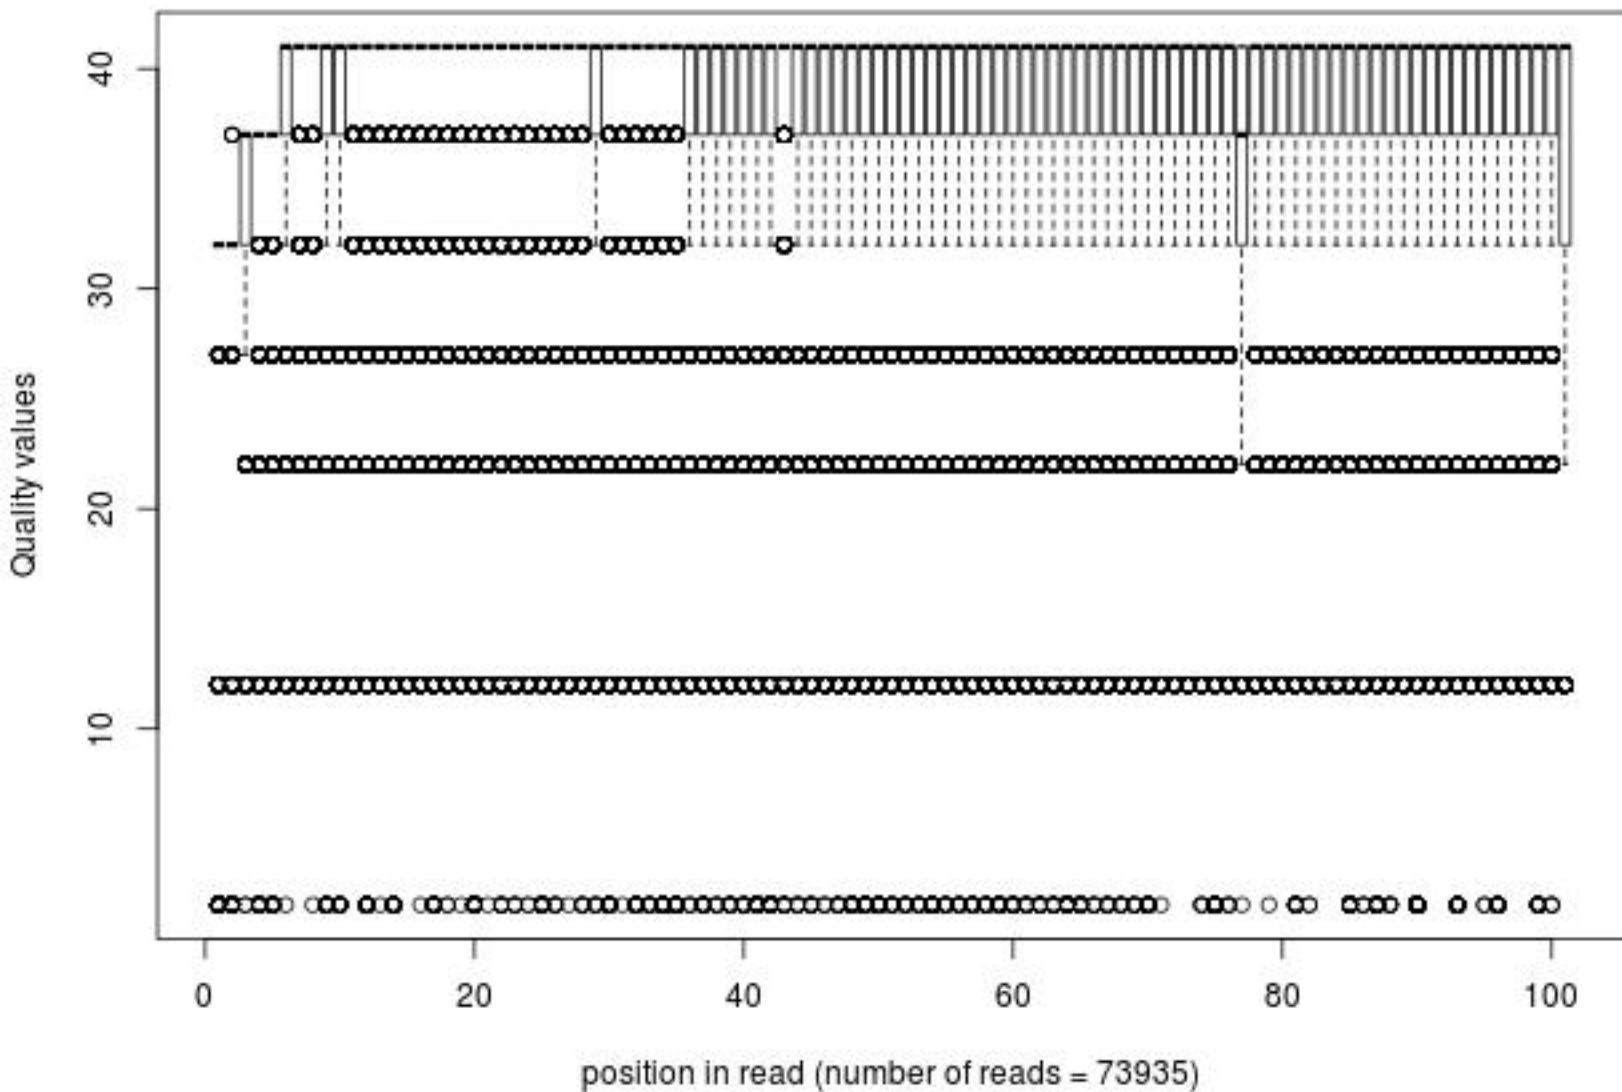

Quality distribution by position in read  
oips\_naive\_jf082\_01of10\_1\_frac100

Quality distribution by position in read  
oips\_naive\_jf082\_01of10\_2\_frac100

Quality distribution by position in read  
oips\_naive\_jf083\_01of10\_1\_frac100

Quality distribution by position in read  
oips\_naive\_jf083\_01of10\_2\_frac100

Quality distribution by position in read  
oips\_prime\_jf080\_01of10\_1\_frac100

Quality distribution by position in read  
oips\_prime\_jf080\_01of10\_2\_frac100