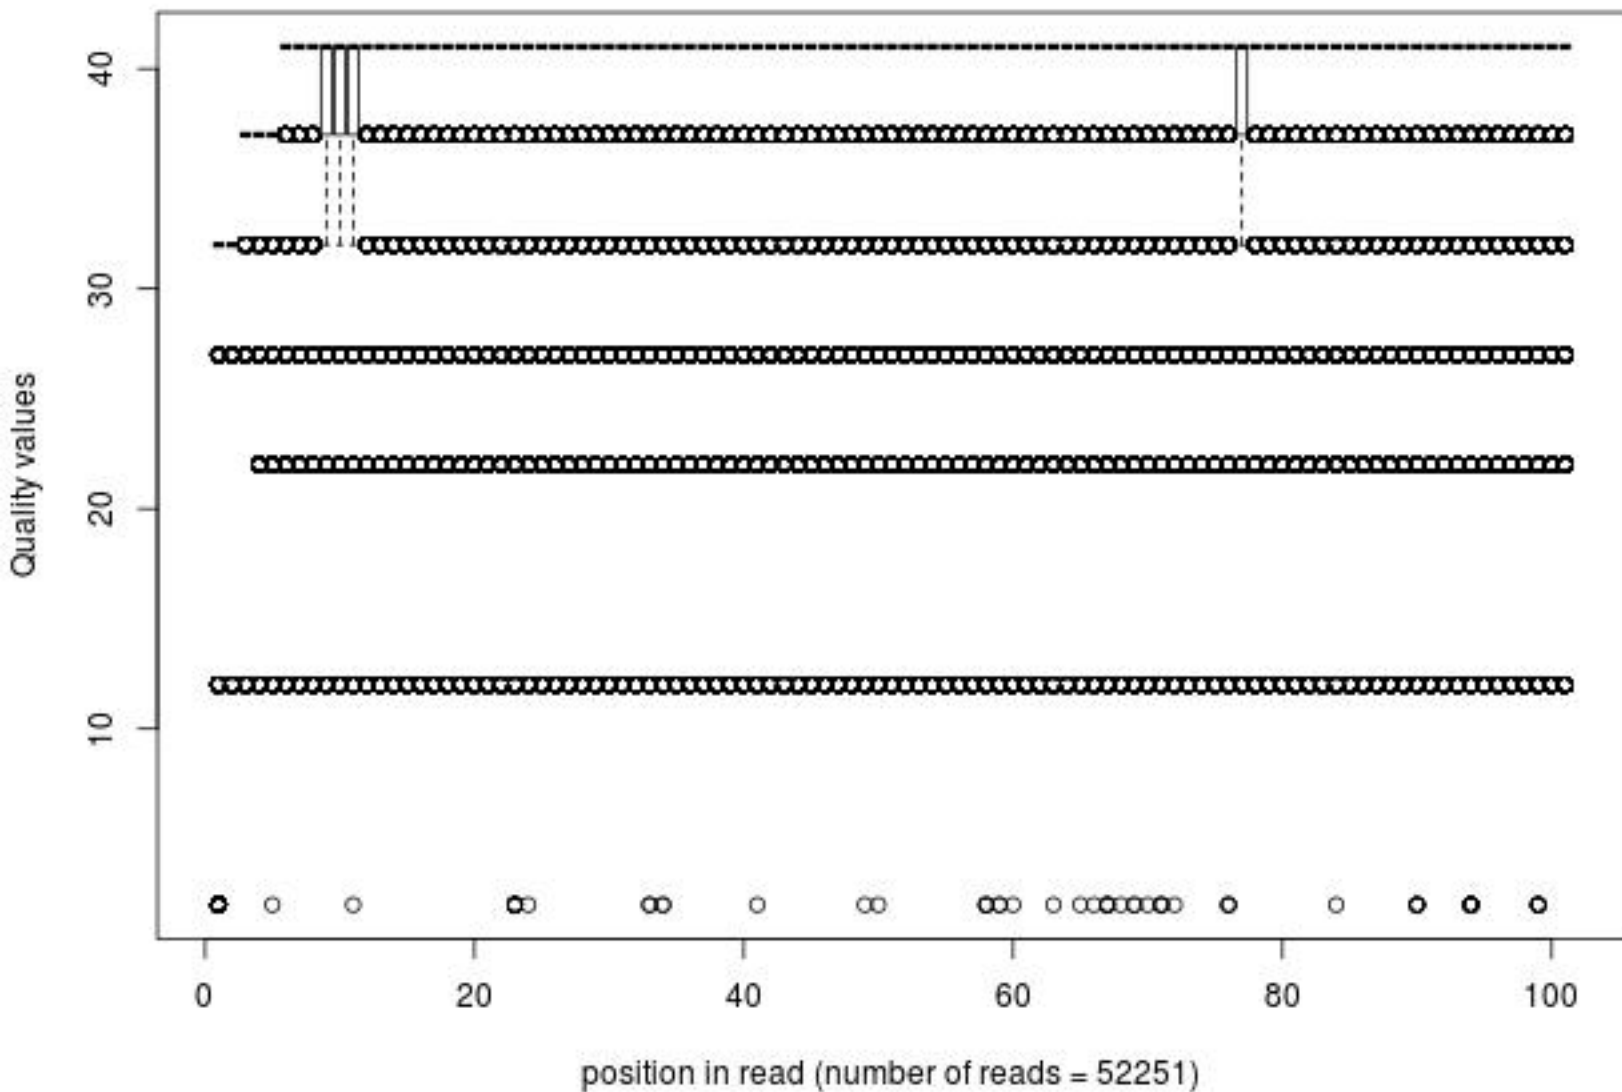

Quality distribution by position in read
oips_prime_jf081_01of10_2_frac100

Quality distribution by position in read
oips_prime_jf081_01of10_1_frac100