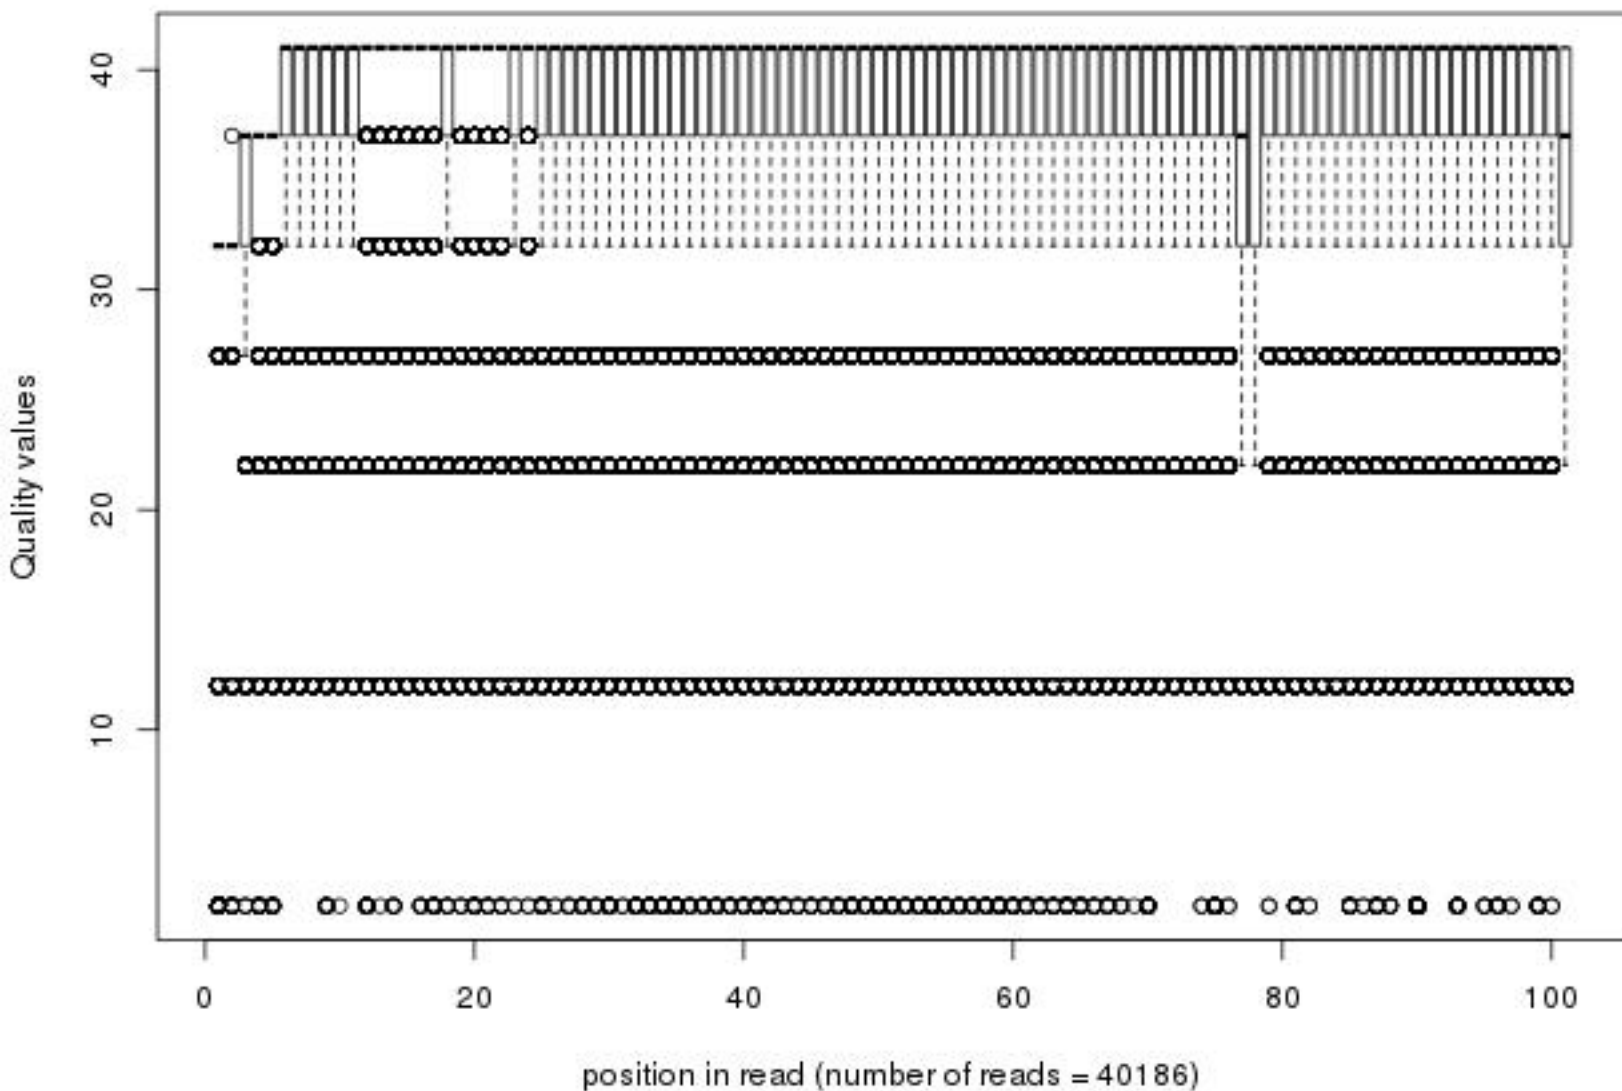

Quality distribution by position in read  
oips\_naive\_jf082\_01of10\_1\_frac100

Quality distribution by position in read  
oips\_naive\_jf082\_01of10\_2\_frac100

Quality distribution by position in read  
oips\_naive\_jf083\_01of10\_1\_frac100

Quality distribution by position in read  
oips\_naive\_jf083\_01of10\_2\_frac100

Quality distribution by position in read  
oips\_prime\_jf080\_01of10\_1\_frac100

Quality distribution by position in read  
oips\_prime\_jf080\_01of10\_2\_frac100