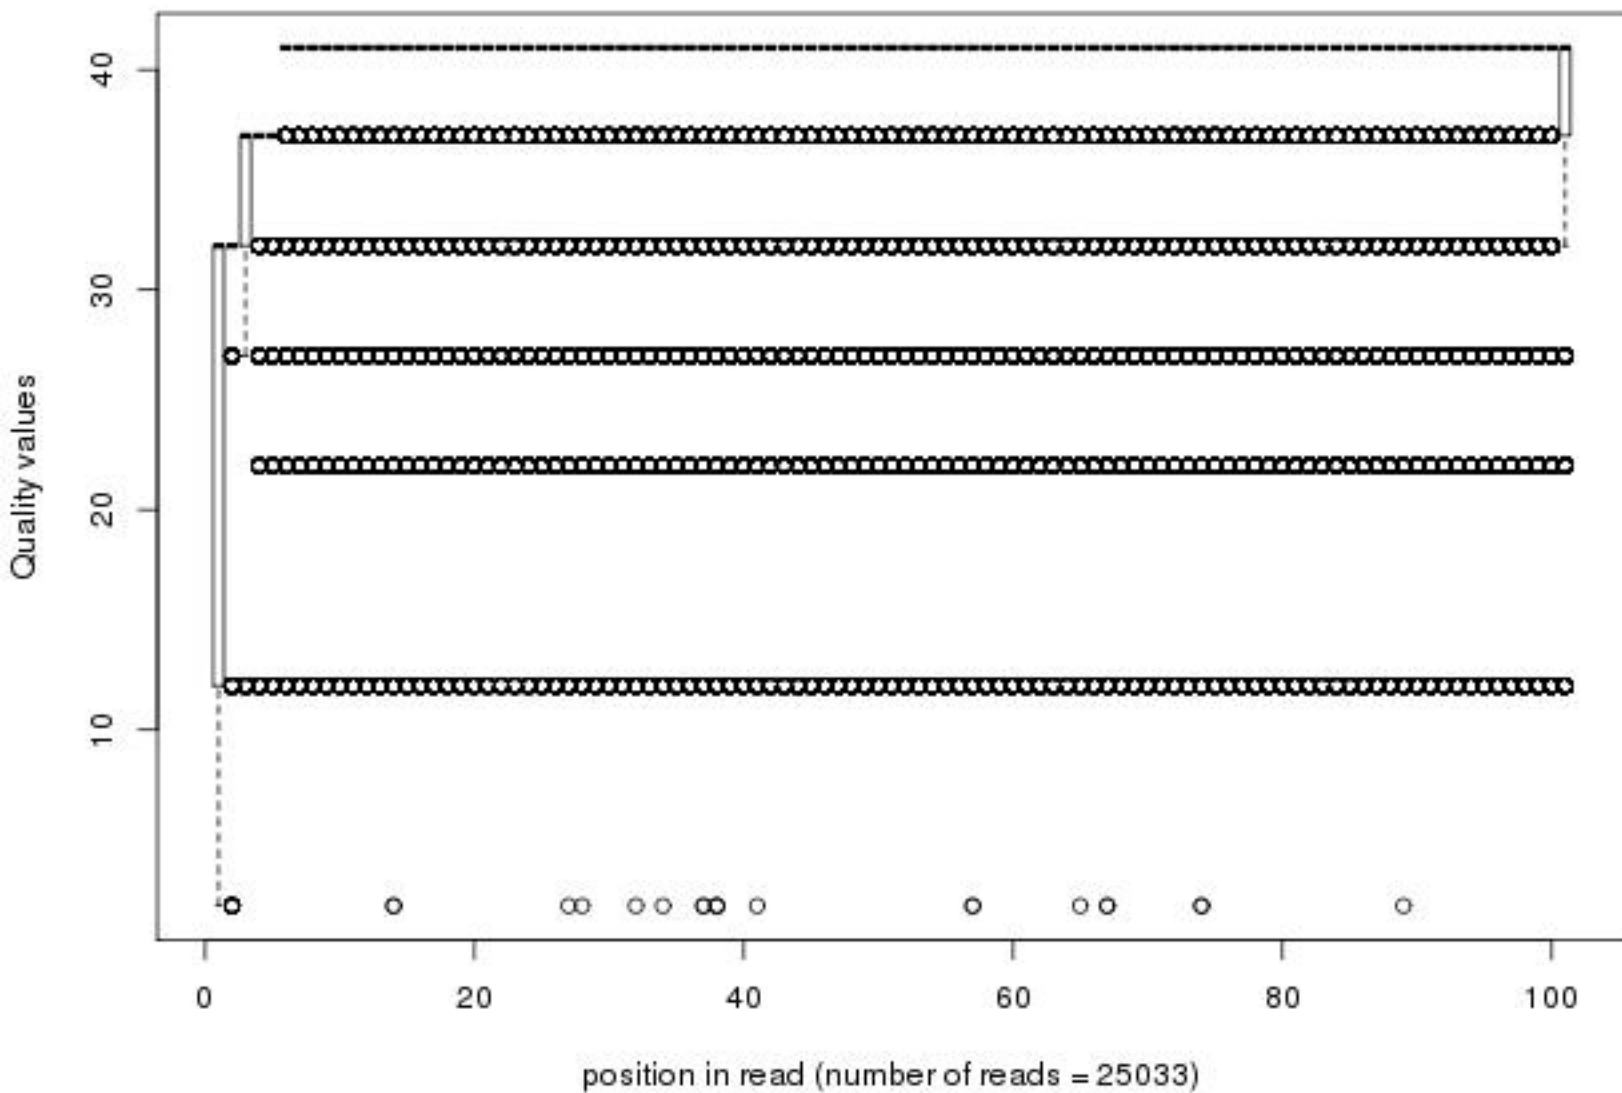

Quality distribution by position in read  
chIPsx\_wk02\_af037\_01of30\_1\_frac100

Quality distribution by position in read  
chIPStx\_wk02\_af037\_01of30\_2\_frac100

Quality distribution by position in read  
chIPsx\_wk03\_af038\_01of30\_1\_frac100

Quality distribution by position in read  
chIPsx\_wk03\_af038\_01of30\_2\_frac100

Quality distribution by position in read  
chIPsx\_wk03\_af039\_01of30\_1\_frac100

Quality distribution by position in read  
chIPsX\_wk03\_af039\_01of30\_2\_frac100