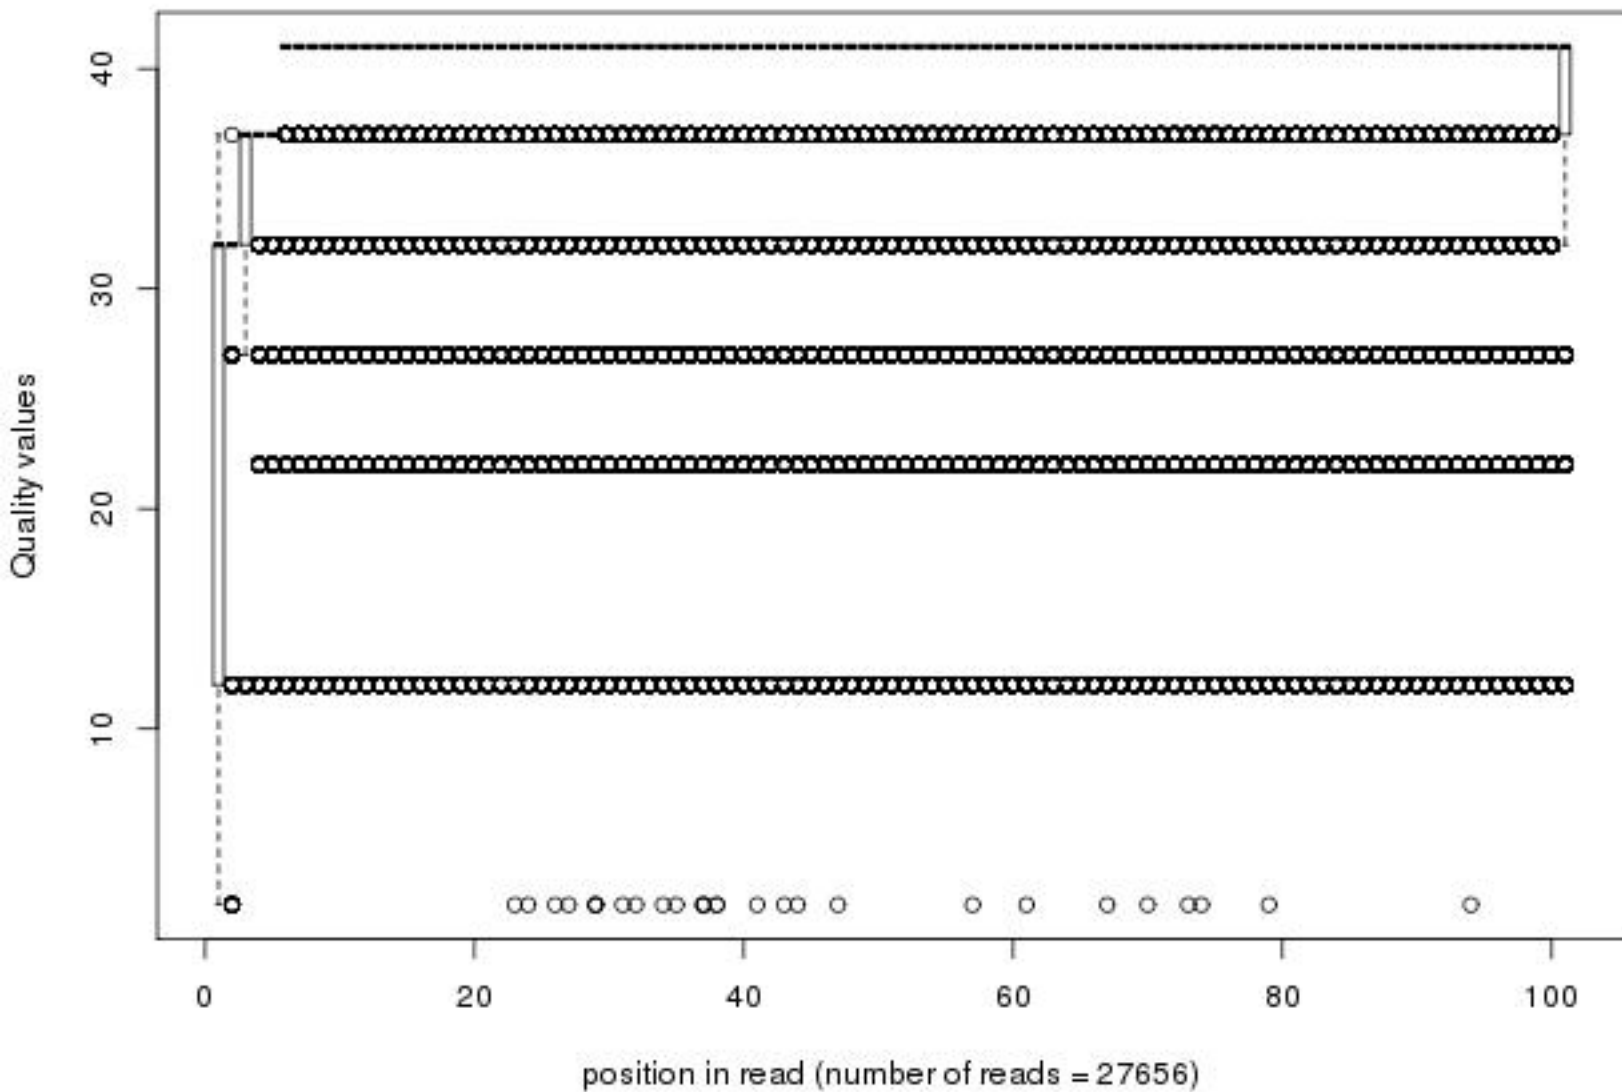

Quality distribution by position in read  
chIPsx\_wk02\_af037\_01of30\_1\_frac100

Quality distribution by position in read  
chIPStx\_wk02\_af037\_01of30\_2\_frac100

Quality distribution by position in read  
chIPsx\_wk03\_af038\_01of30\_1\_frac100

Quality distribution by position in read  
chIPsx\_wk03\_af038\_01of30\_2\_frac100

Quality distribution by position in read  
chIPsx\_wk03\_af039\_01of30\_1\_frac100

Quality distribution by position in read  
chIPsX\_wk03\_af039\_01of30\_2\_frac100