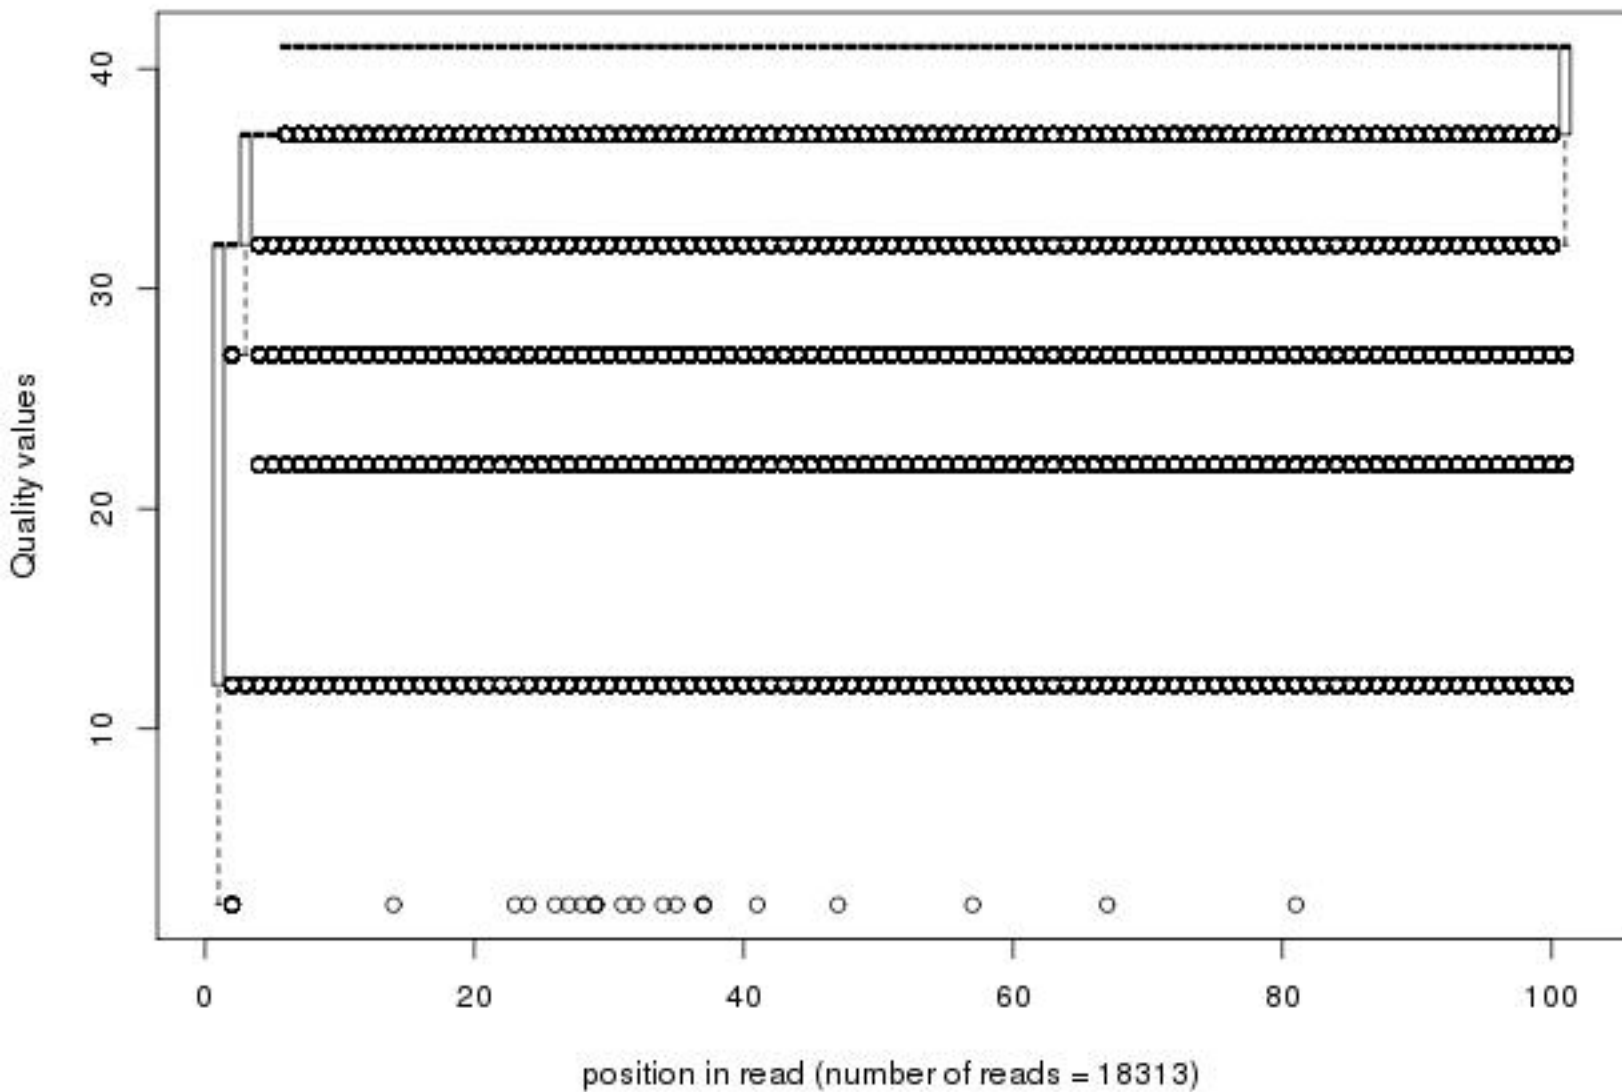

Quality distribution by position in read
chIPsx_wk05_af041_01of30_2_frac100

Quality distribution by position in read
chIPsx_wk05_af041_01of30_1_frac100