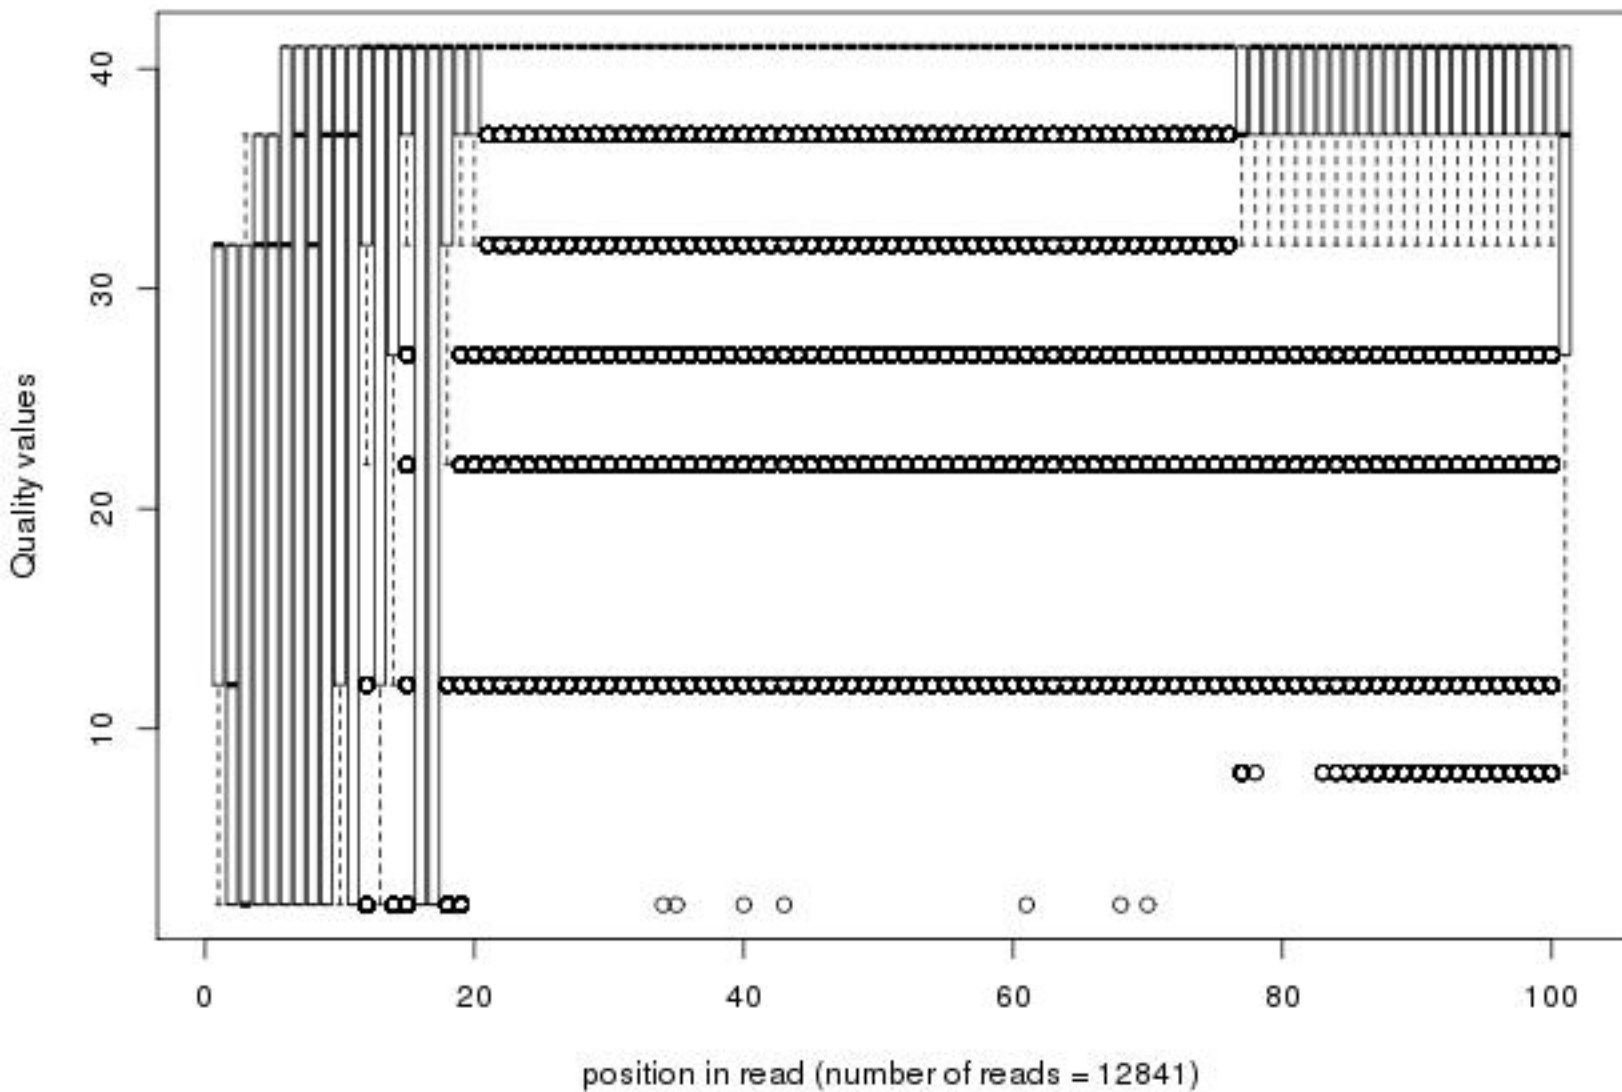

Quality distribution by position in read  
chIPsx\_wk03\_af038\_01of30\_2\_frac100

Quality distribution by position in read  
chIPsx\_wk03\_af039\_01of30\_1\_frac100

Quality distribution by position in read  
chIPsX\_wk03\_af039\_01of30\_2\_frac100

Quality distribution by position in read  
chIPsx\_wk04\_af040\_01of30\_1\_frac100

Quality distribution by position in read  
chIPsx\_wk04\_af040\_01of30\_2\_frac100

Quality distribution by position in read  
chIPsx\_wk05\_af041\_01of30\_1\_frac100