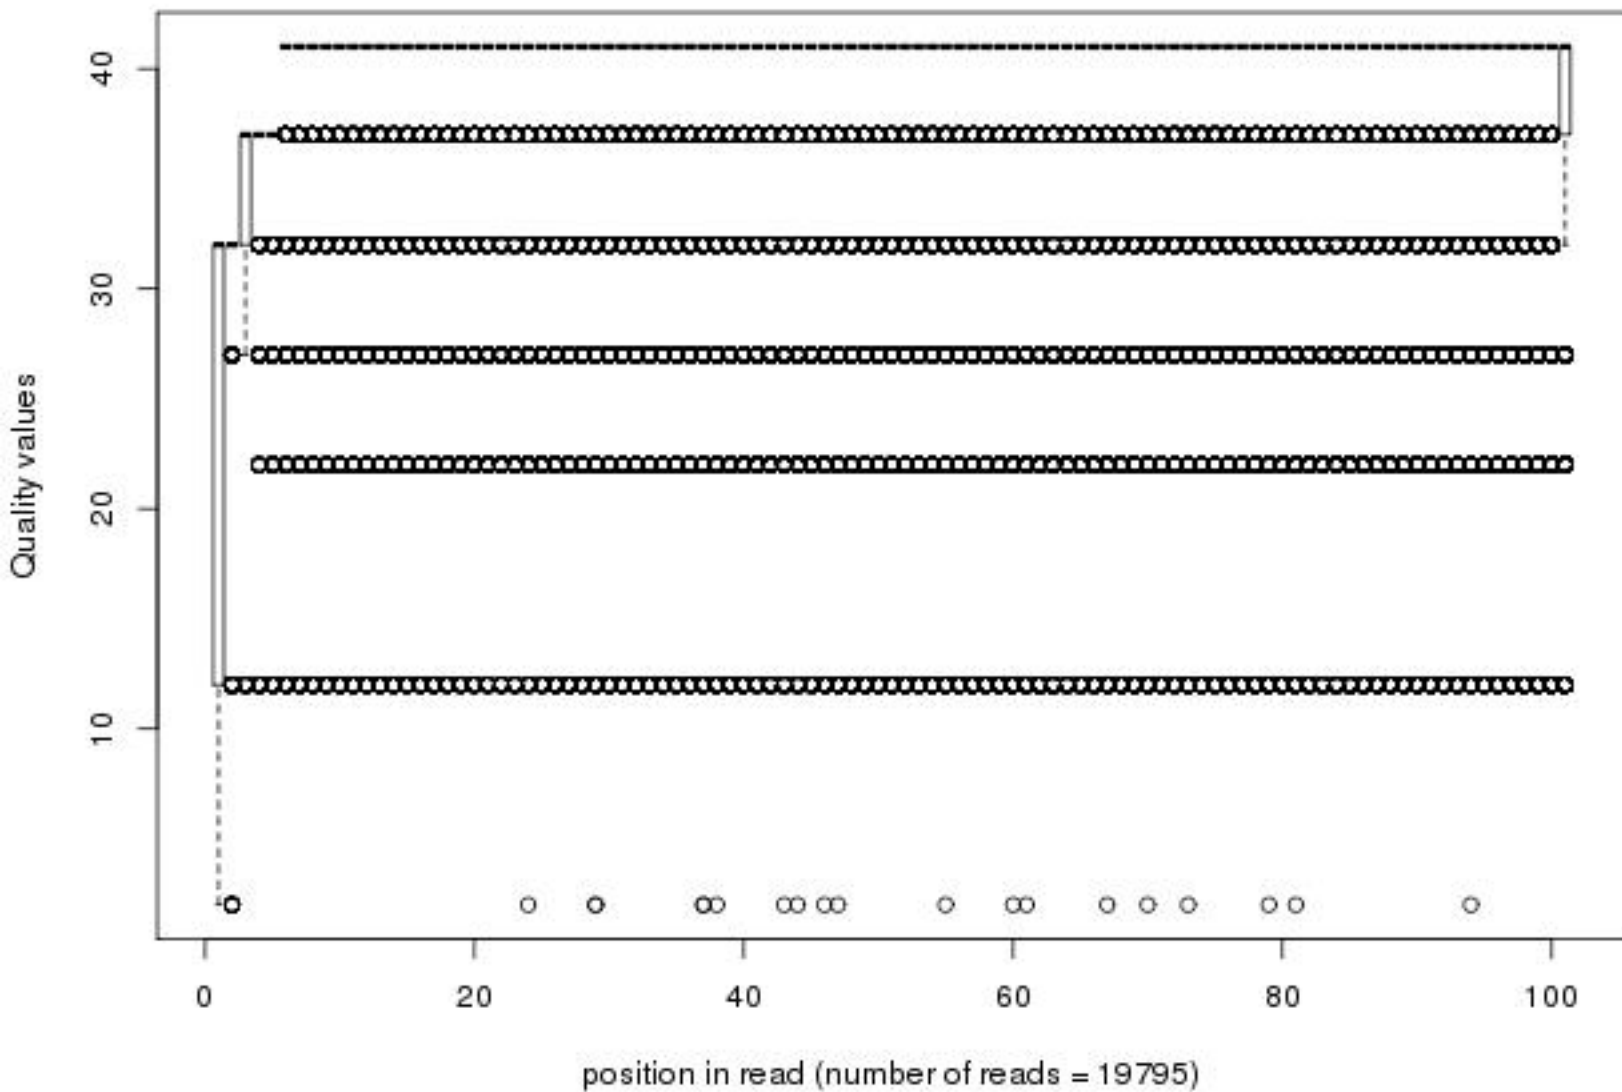

Quality distribution by position in read  
chIPsx\_wk02\_af037\_01of30\_1\_frac100

Quality distribution by position in read  
chIPStx\_wk02\_af037\_01of30\_2\_frac100

Quality distribution by position in read  
chIPsx\_wk03\_af038\_01of30\_1\_frac100

Quality distribution by position in read  
chIPsx\_wk03\_af038\_01of30\_2\_frac100

Quality distribution by position in read  
chIPsx\_wk03\_af039\_01of30\_1\_frac100

Quality distribution by position in read  
chIPsX\_wk03\_af039\_01of30\_2\_frac100