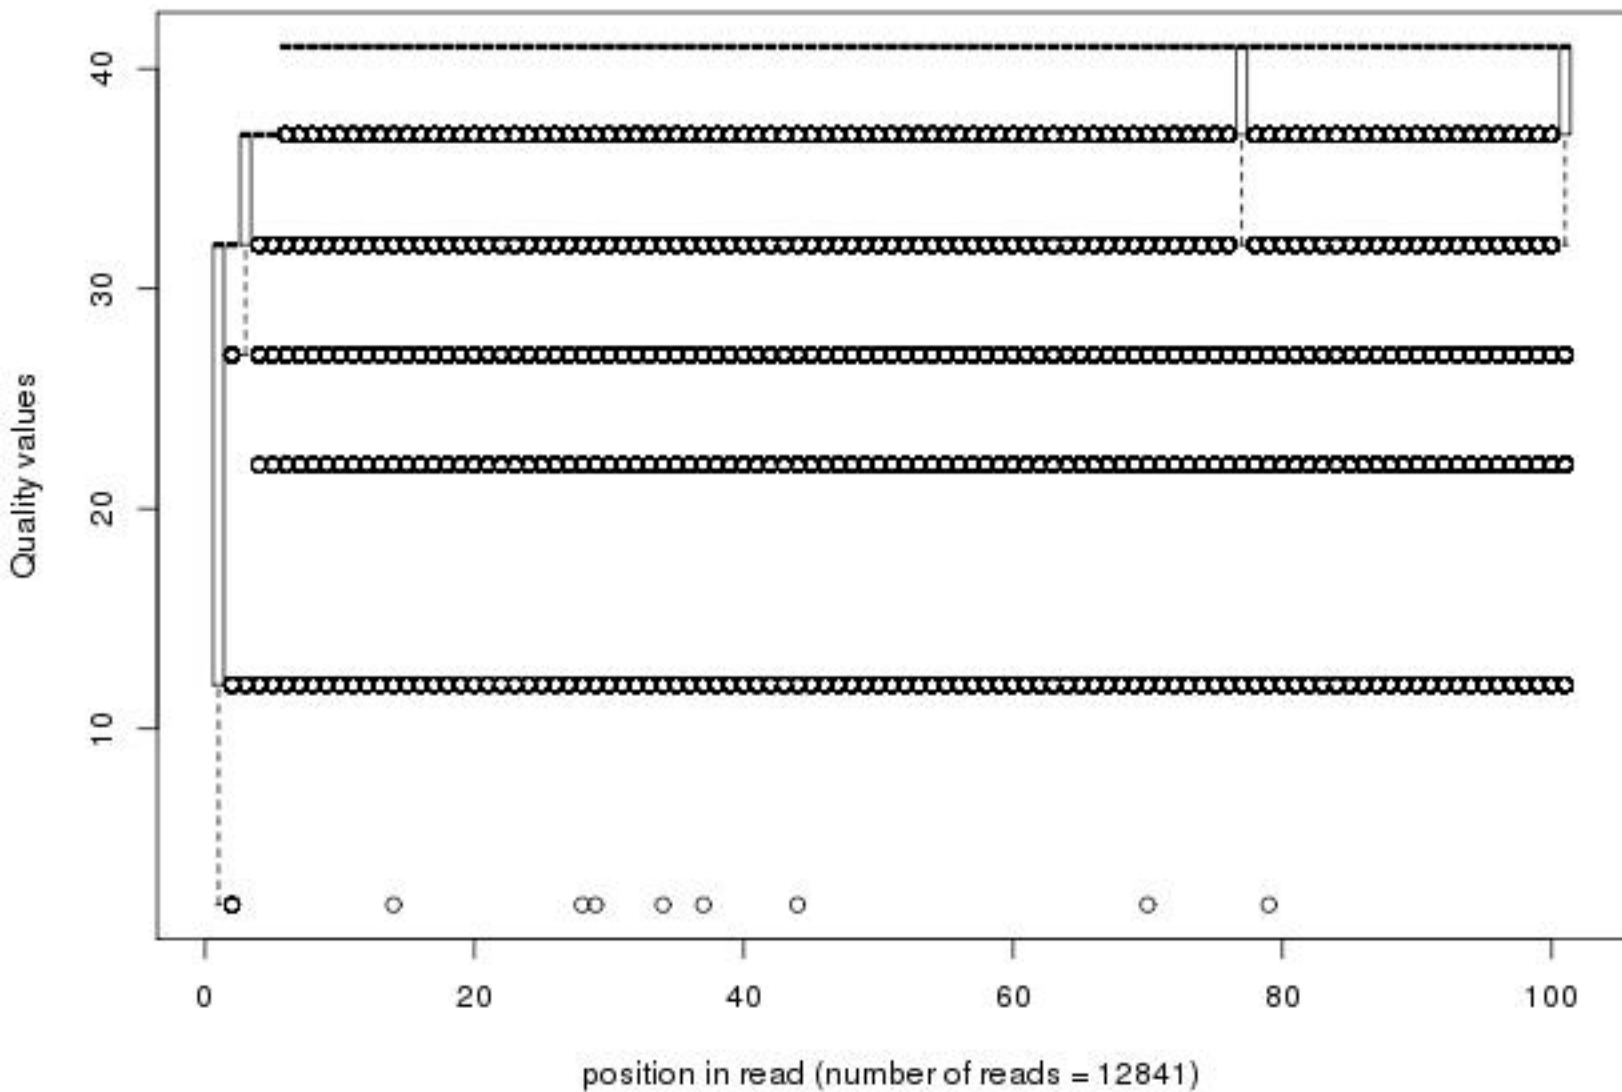

Quality distribution by position in read
chIPsx_wk04_af040_01of30_2_frac100

Quality distribution by position in read
chIPsx_wk04_af040_01of30_1_frac100