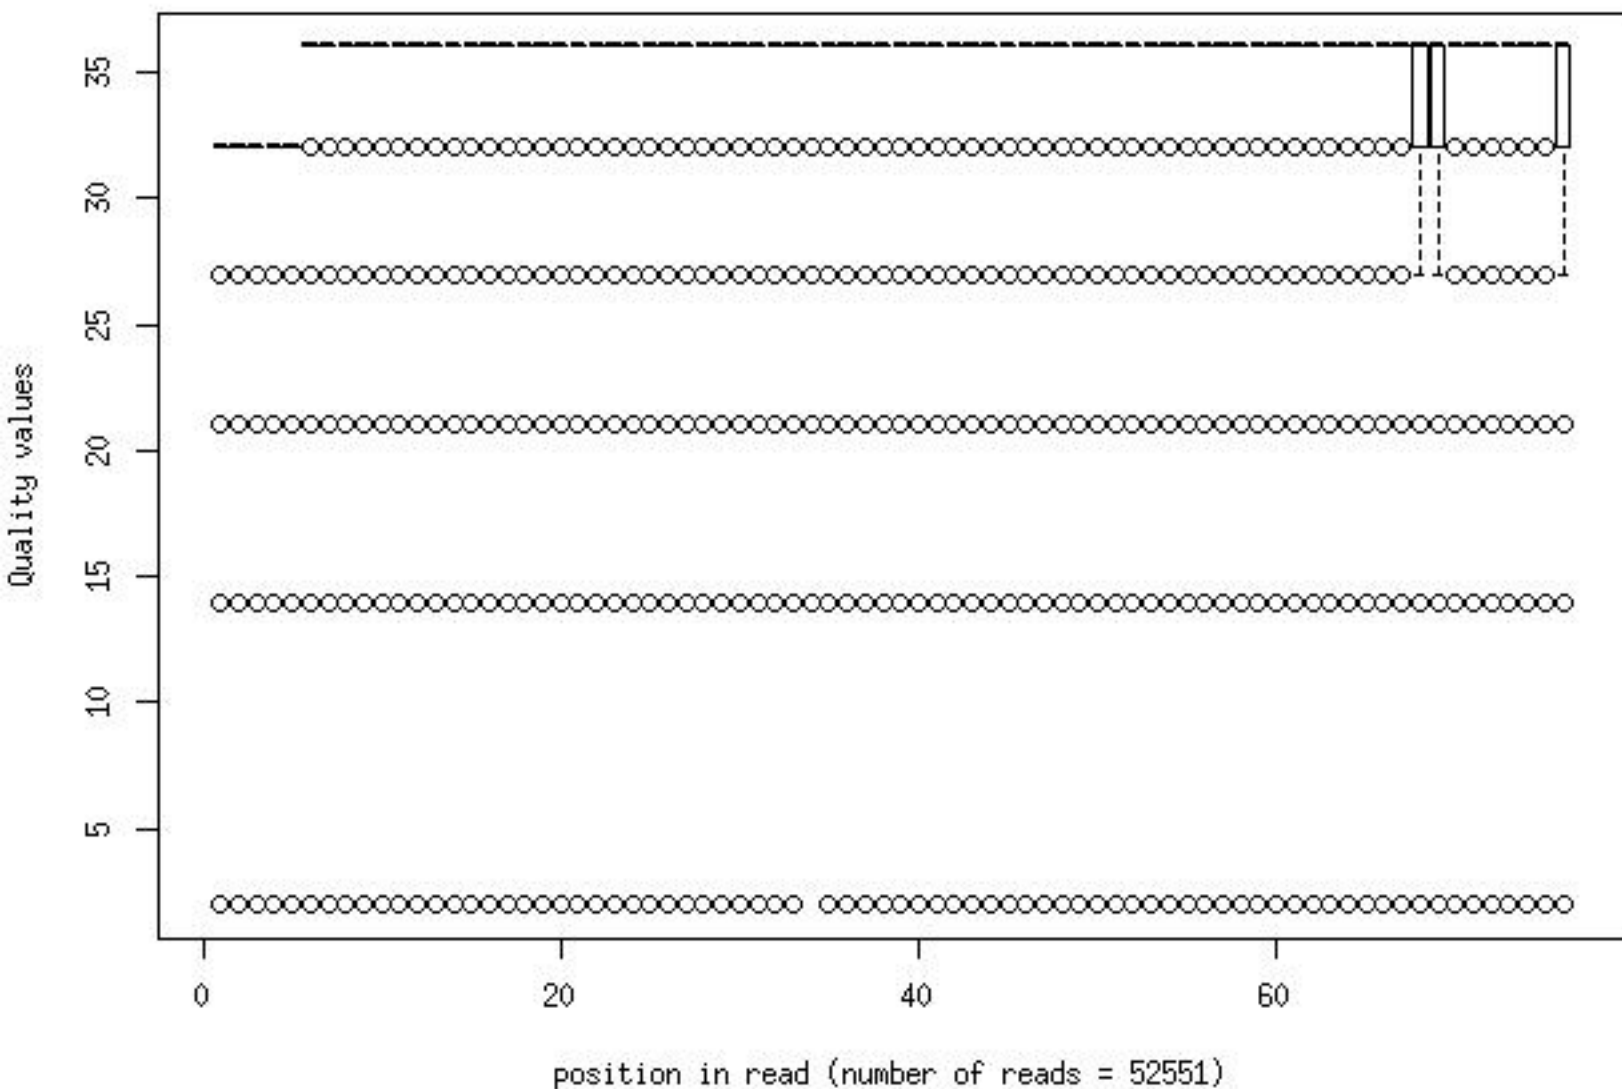

Quality distribution by position in read  
c305\_bulk\_std\_ss001\_01of10\_1\_frac100

Quality distribution by position in read  
c305\_bulk\_std\_ss001\_01of10\_2\_frac100

Quality distribution by position in read  
c305\_bulk\_xpw\_ss003\_01of10\_1\_frac100

Quality distribution by position in read  
c305\_bulk\_xpw\_ss003\_01of10\_2\_frac100

Quality distribution by position in read  
c305\_exos\_xpw\_ss004\_01of10\_1\_frac100

Quality distribution by position in read  
c305\_exos\_xpw\_ss004\_01of10\_2\_frac100