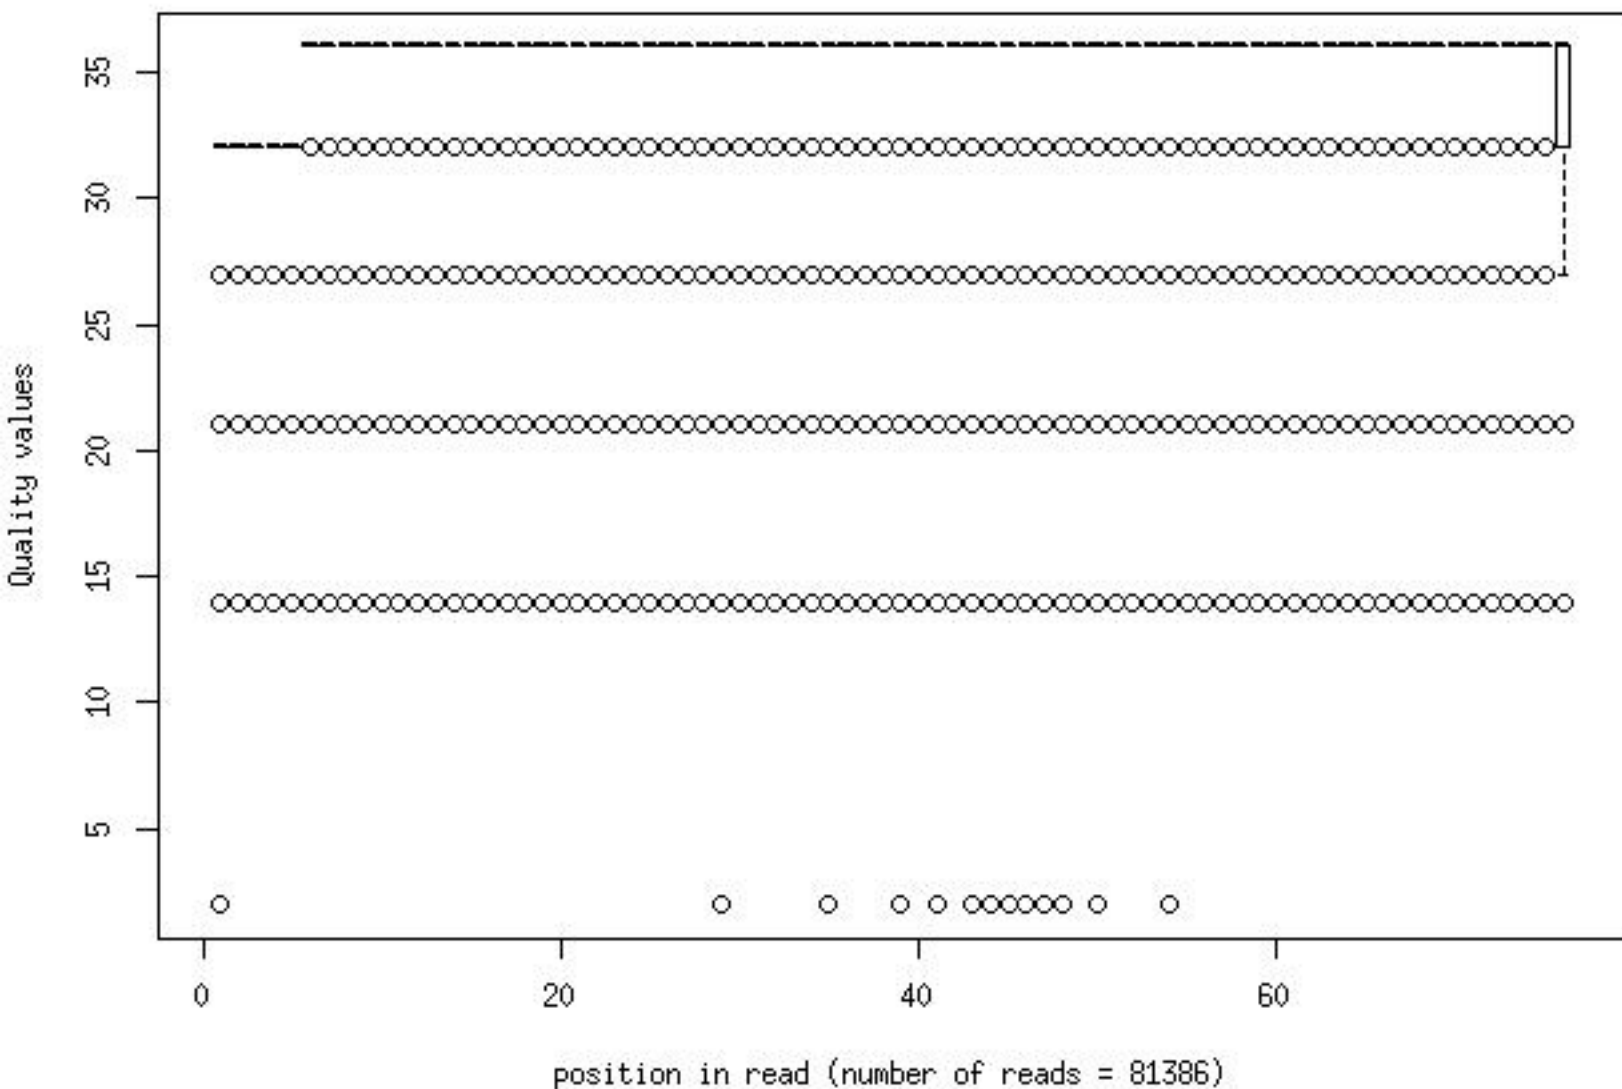

Quality distribution by position in read  
c305\_bulk\_std\_ss001\_01of10\_1\_frac100

Quality distribution by position in read  
c305\_bulk\_std\_ss001\_01of10\_2\_frac100

Quality distribution by position in read  
c305\_bulk\_xpw\_ss003\_01of10\_1\_frac100

Quality distribution by position in read  
c305\_bulk\_xpw\_ss003\_01of10\_2\_frac100

Quality distribution by position in read  
c305\_exos\_xpw\_ss004\_01of10\_1\_frac100

Quality distribution by position in read  
c305\_exos\_xpw\_ss004\_01of10\_2\_frac100