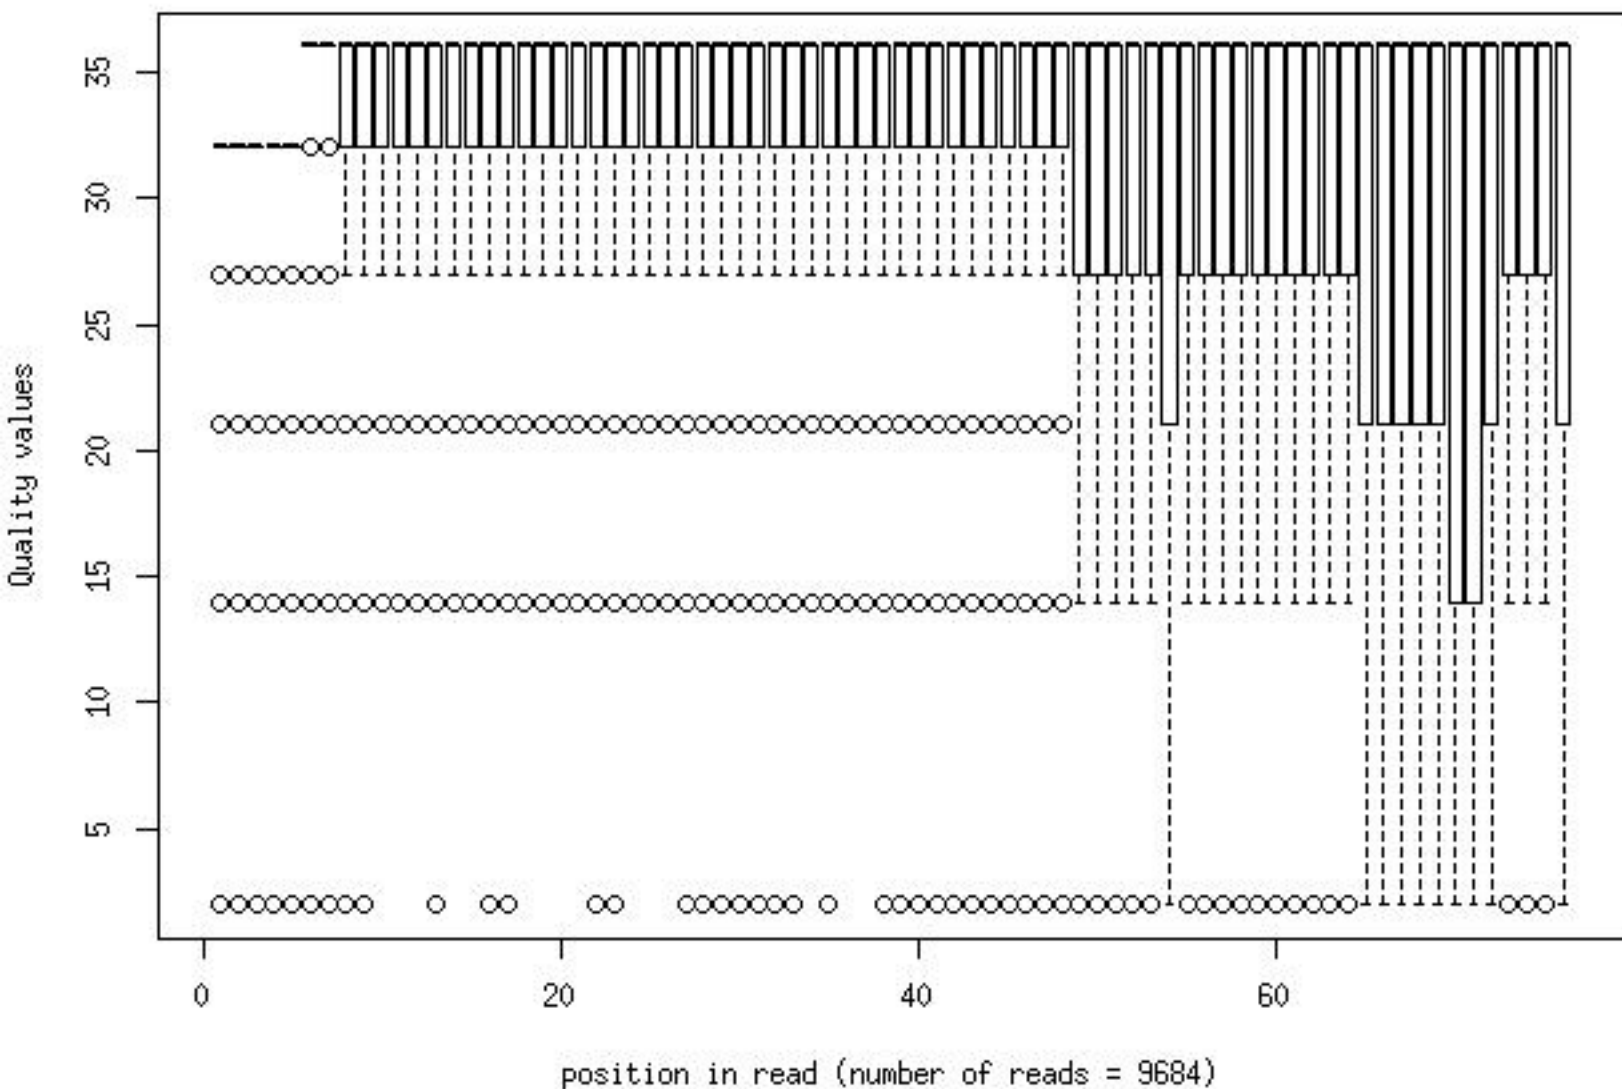

Quality distribution by position in read
dipg_exos_xxx_ss006_01of10_1_frac100

Quality distribution by position in read
c305_exos_xpw_ss005_01of10_2_frac100