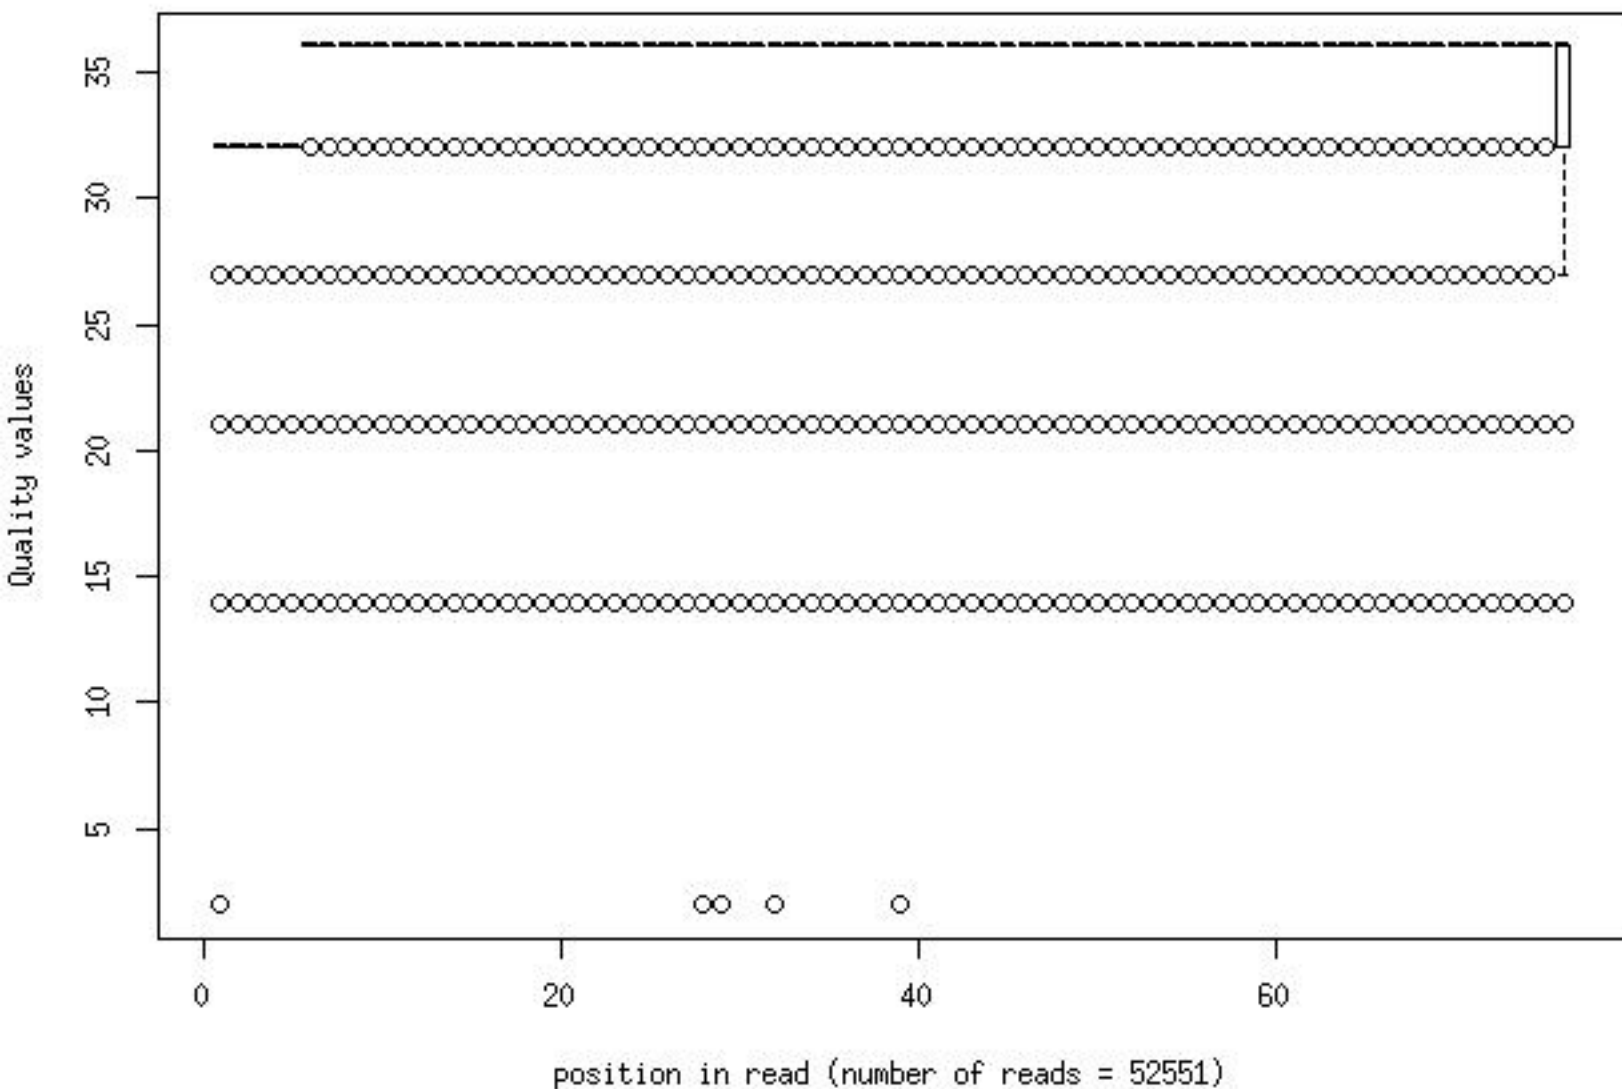

Quality distribution by position in read  
c305\_bulk\_std\_ss001\_01of10\_1\_frac100

Quality distribution by position in read  
c305\_bulk\_std\_ss001\_01of10\_2\_frac100

Quality distribution by position in read  
c305\_bulk\_xpw\_ss003\_01of10\_1\_frac100

Quality distribution by position in read  
c305\_bulk\_xpw\_ss003\_01of10\_2\_frac100

Quality distribution by position in read  
c305\_exos\_xpw\_ss004\_01of10\_1\_frac100

Quality distribution by position in read  
c305\_exos\_xpw\_ss004\_01of10\_2\_frac100