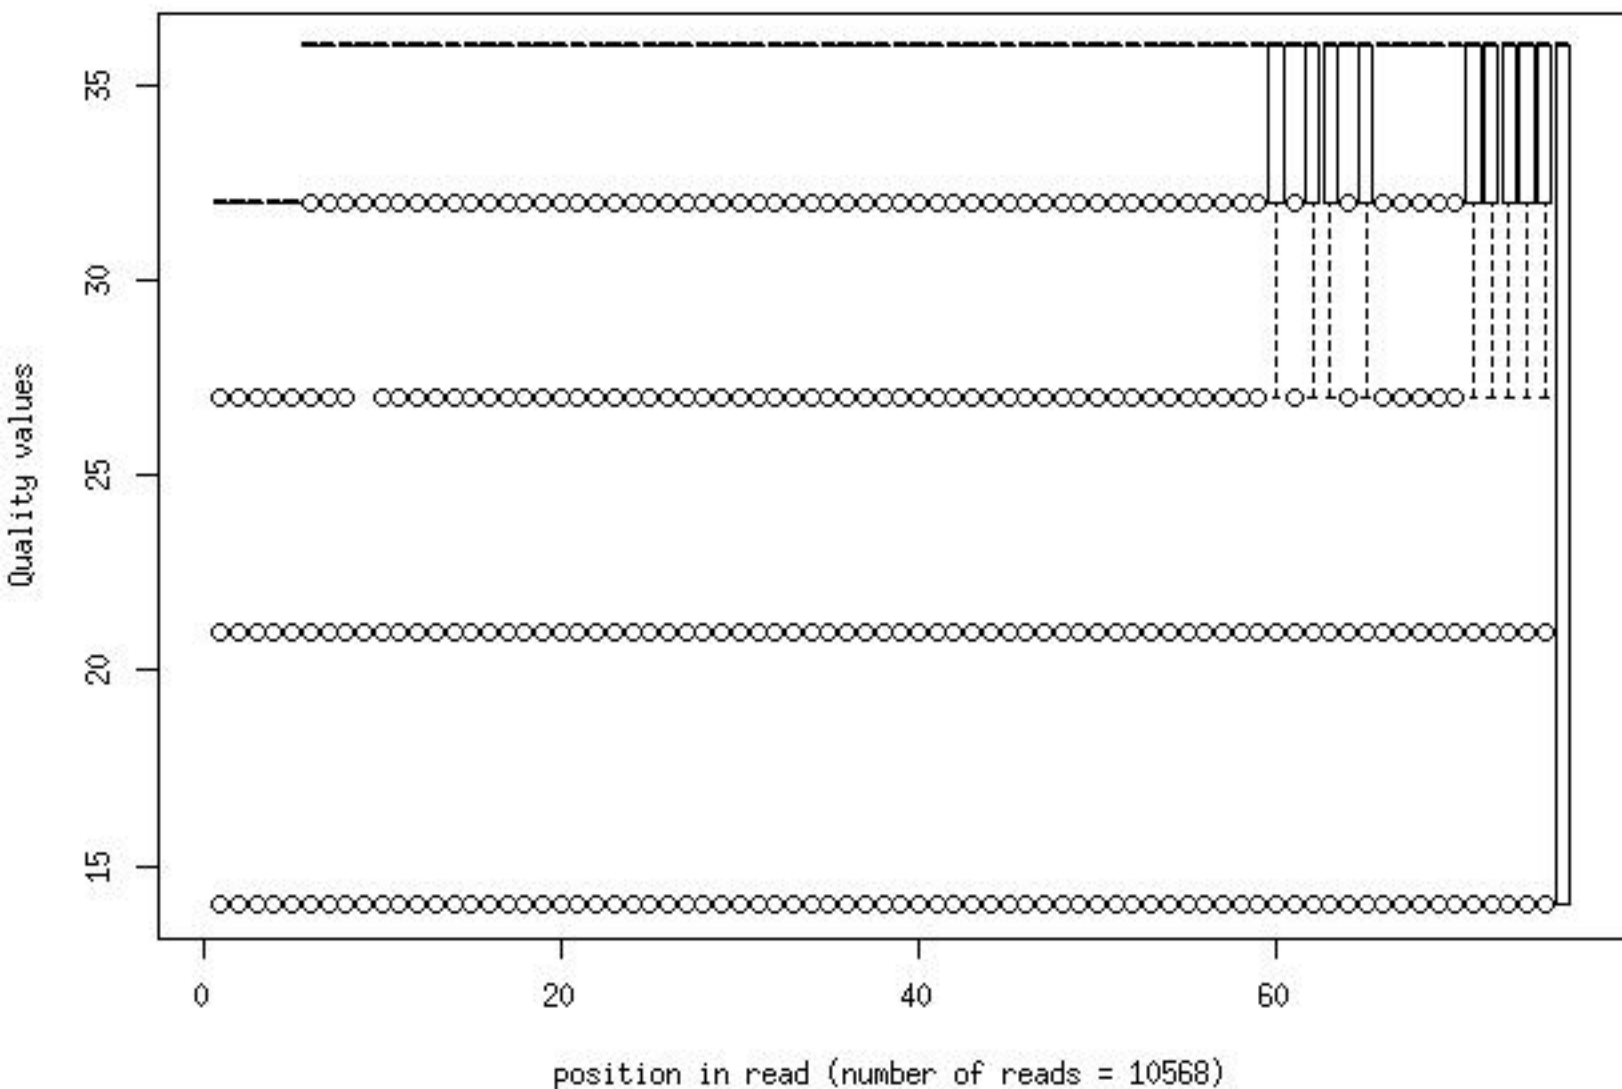

Quality distribution by position in read  
c305\_bulk\_std\_ss001\_01of10\_1\_frac100

Quality distribution by position in read  
c305\_bulk\_std\_ss001\_01of10\_2\_frac100

Quality distribution by position in read  
c305\_bulk\_xpw\_ss003\_01of10\_1\_frac100

Quality distribution by position in read  
c305\_bulk\_xpw\_ss003\_01of10\_2\_frac100

Quality distribution by position in read  
c305\_exos\_xpw\_ss004\_01of10\_1\_frac100

Quality distribution by position in read  
c305\_exos\_xpw\_ss004\_01of10\_2\_frac100