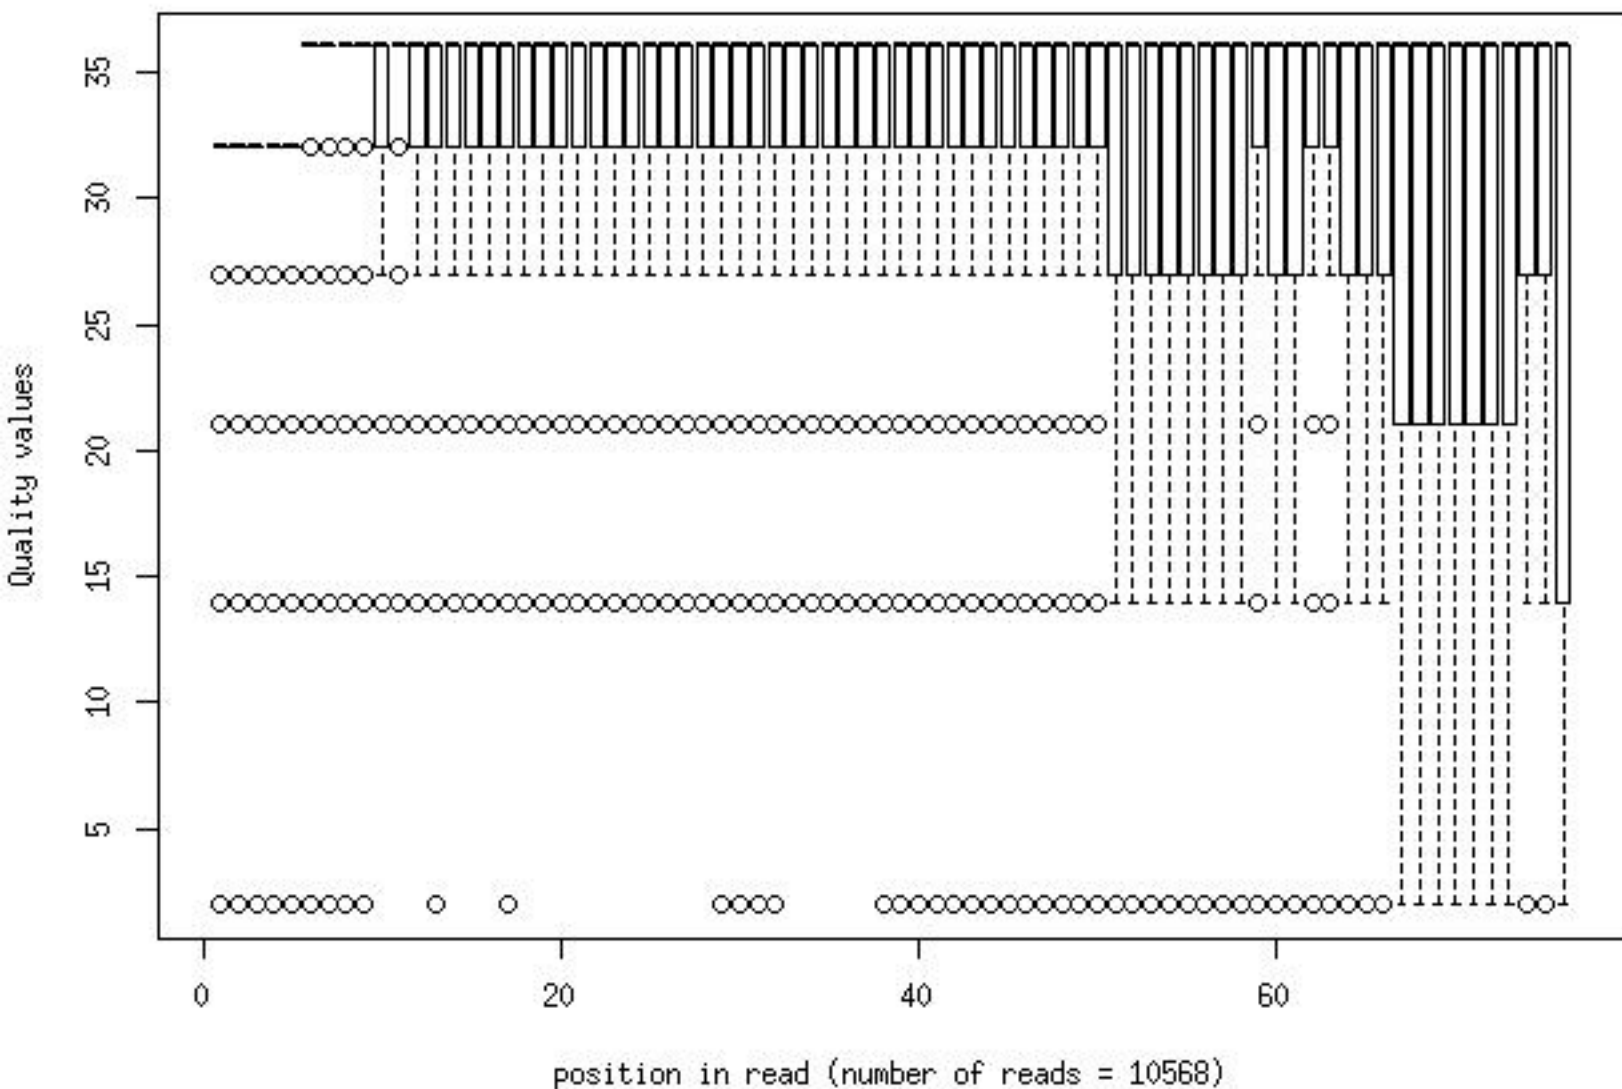

Quality distribution by position in read  
c305\_bulk\_std\_ss001\_01of10\_1\_frac100

Quality distribution by position in read  
c305\_bulk\_std\_ss001\_01of10\_2\_frac100

Quality distribution by position in read  
c305\_bulk\_xpw\_ss003\_01of10\_1\_frac100

Quality distribution by position in read  
c305\_bulk\_xpw\_ss003\_01of10\_2\_frac100

Quality distribution by position in read  
c305\_exos\_xpw\_ss004\_01of10\_1\_frac100

Quality distribution by position in read  
c305\_exos\_xpw\_ss004\_01of10\_2\_frac100