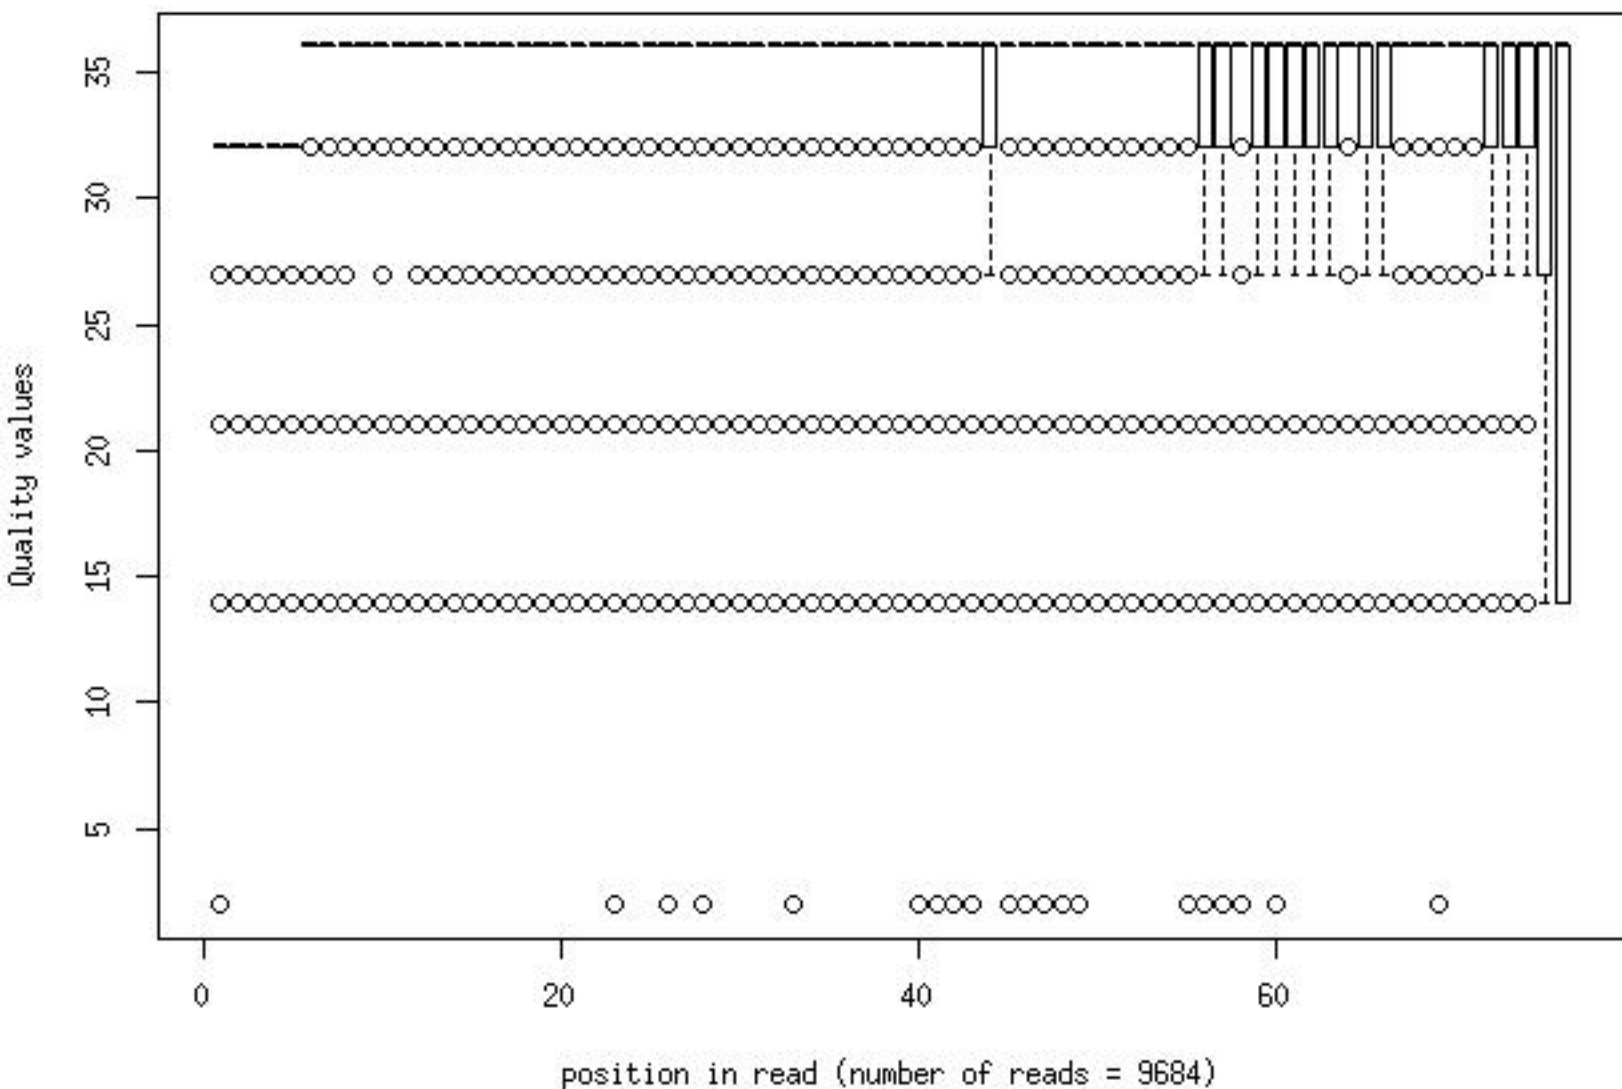

Quality distribution by position in read
c305_exos_xpw_ss005_01of10_2_frac100

Quality distribution by position in read
c305_exos_xpw_ss005_01of10_1_frac100