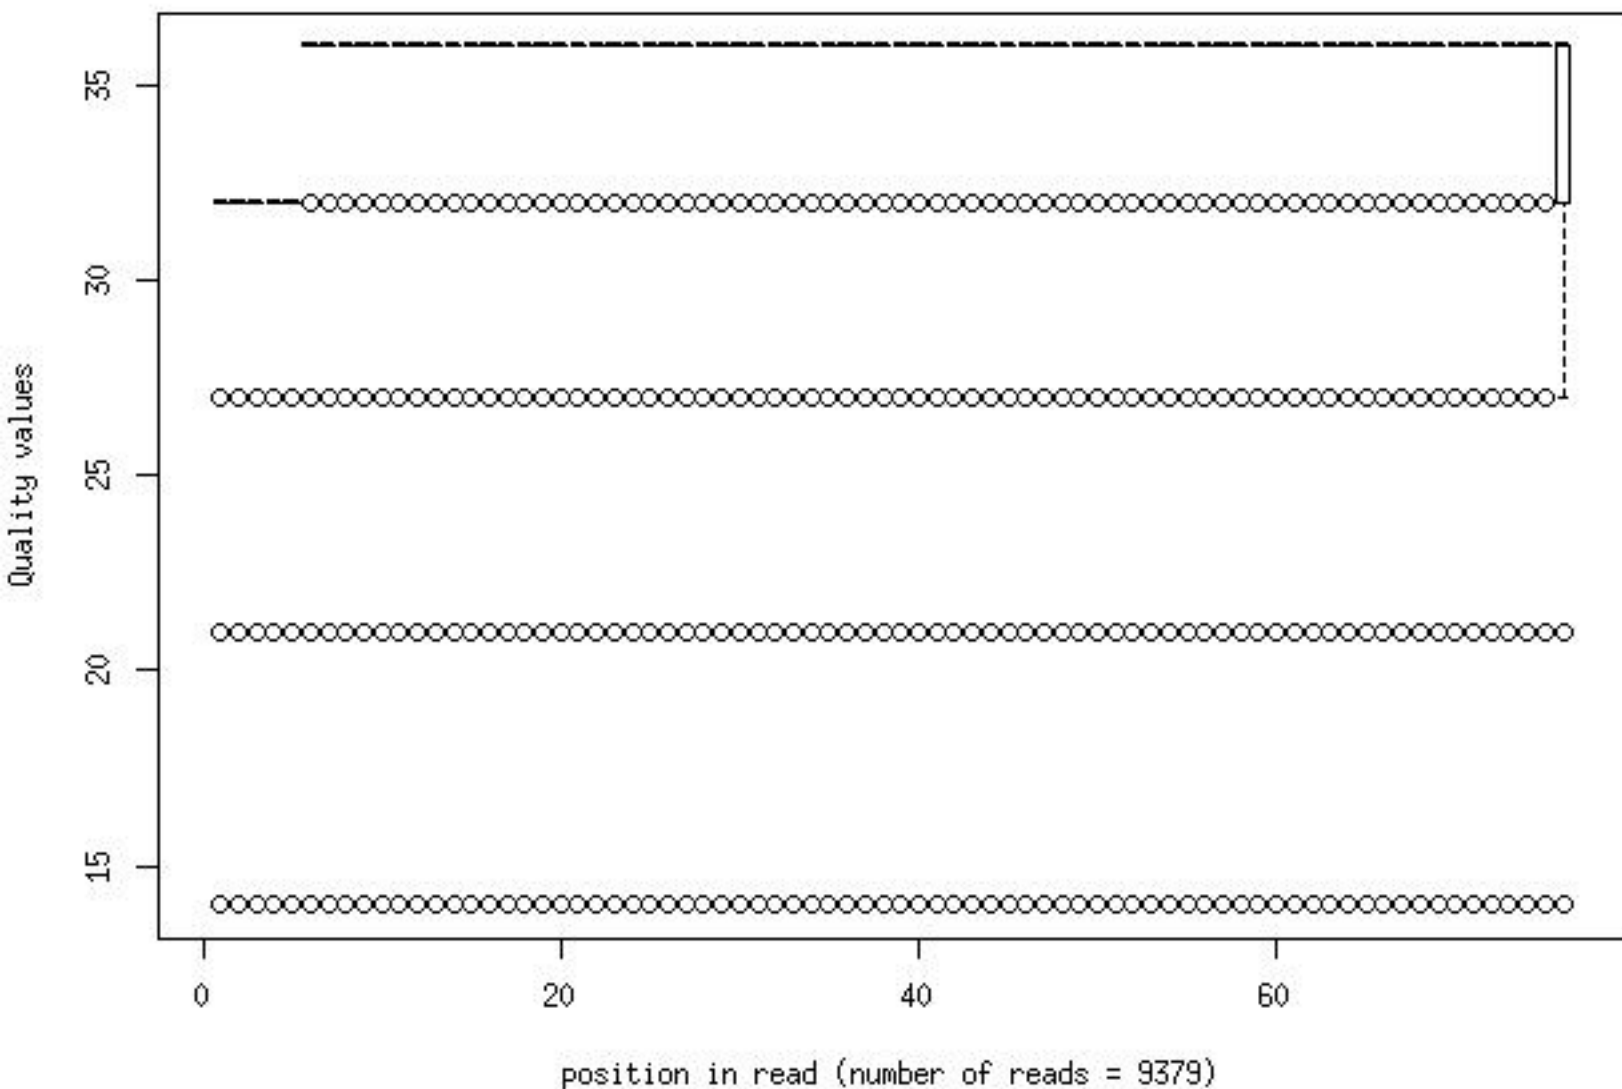

Quality distribution by position in read
dipg_exos_xxx_ss006_01of10_2_frac100

Quality distribution by position in read
dipg_exos_xxx_ss006_01of10_1_frac100