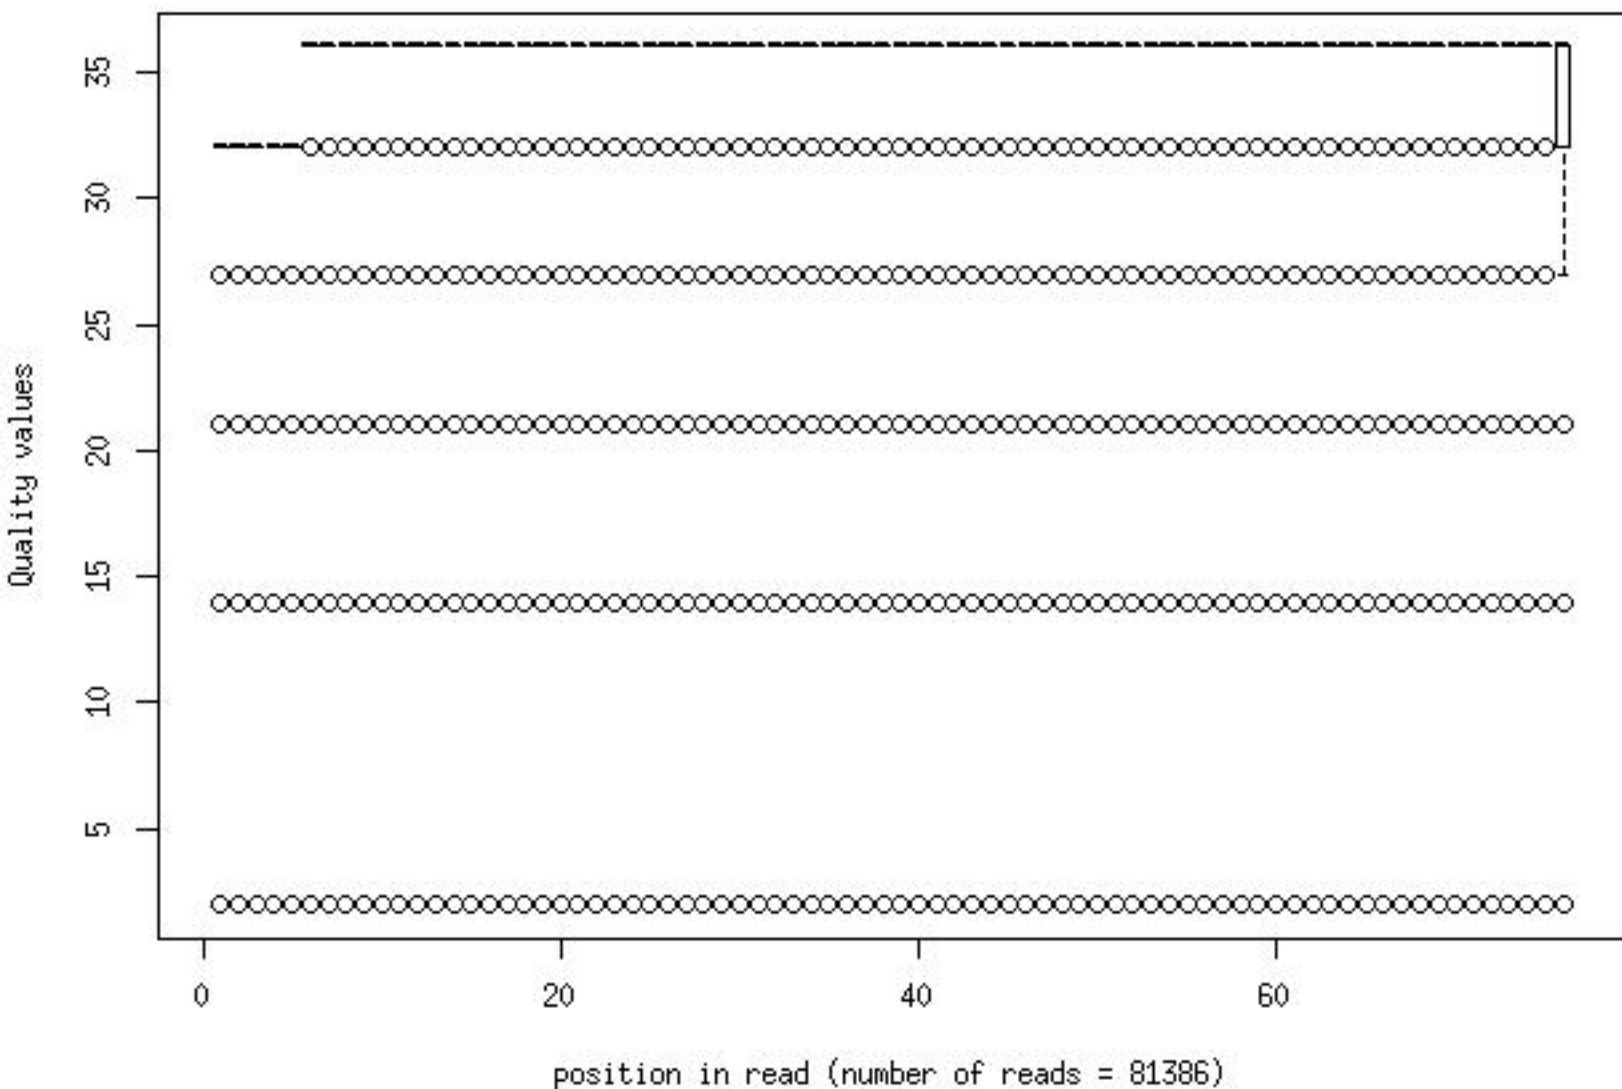

Quality distribution by position in read  
c305\_bulk\_std\_ss001\_01of10\_1\_frac100

Quality distribution by position in read  
c305\_bulk\_std\_ss001\_01of10\_2\_frac100

Quality distribution by position in read  
c305\_bulk\_xpw\_ss003\_01of10\_1\_frac100

Quality distribution by position in read  
c305\_bulk\_xpw\_ss003\_01of10\_2\_frac100

Quality distribution by position in read  
c305\_exos\_xpw\_ss004\_01of10\_1\_frac100

Quality distribution by position in read  
c305\_exos\_xpw\_ss004\_01of10\_2\_frac100